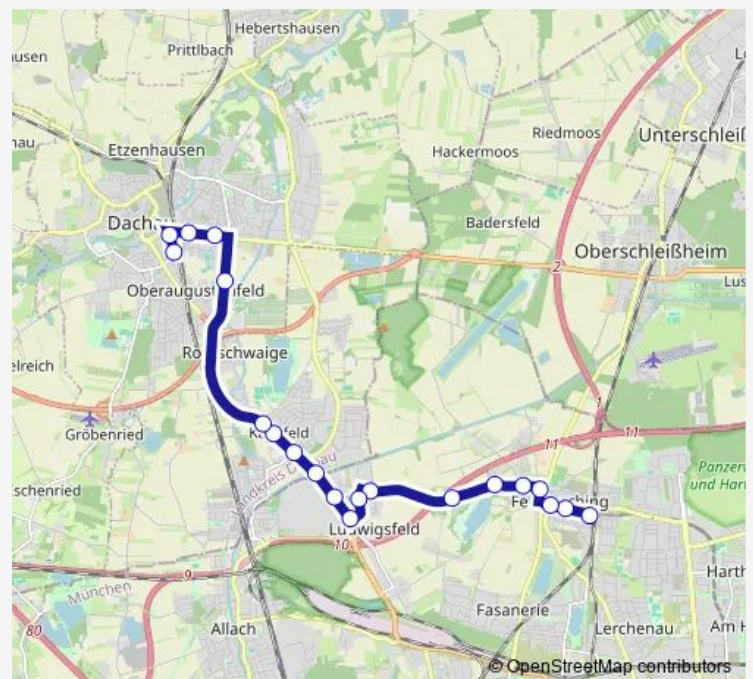

### Route schedule

Feldmoching Bf. — Dachau Bf.

Monday

—

Tuesday

09:43-23:43

Wednesday

—

### Route info

Direction: Feldmoching Bf.

Stops: 20

Trip Duration: 0 hour 26 min

172 — Dachau Bf. - Karlsfelder Str. - Feldmoching Bf. - Am Hart

## Direction

Dachau Bf. — Feldmoching Bf.

20 stops

[Open route schedule](#)

Dachau Bf.

Dachau, Frühlingstraße

Dachau, I.-Taschner-Gymnasium

Dachau, St.-Peter-Straße

## Route schedule

Dachau Bf. — Feldmoching Bf.

Monday

—

Tuesday

09:12-23:24

Wednesday

—