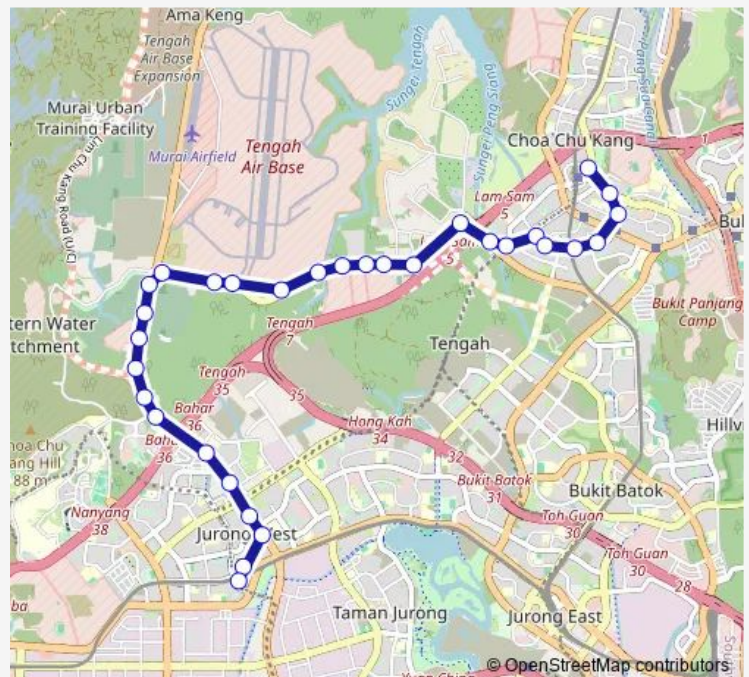

Opp Army Logistics Base

Opp Home Team Academy

Aft Track 14

Route schedule

Boon Lay Int — Choa Chu Kang Int

Monday	05:30
Tuesday	05:30
Wednesday	05:30
Thursday	05:30
Friday	05:30
Saturday	05:30
Sunday	06:00

Route info

Direction: Boon Lay Int

Stops: 31

Trip Duration: 0 hour 56 min

172

BusMaps

Chengtai Nursery

Opp Hai Inn See Tp