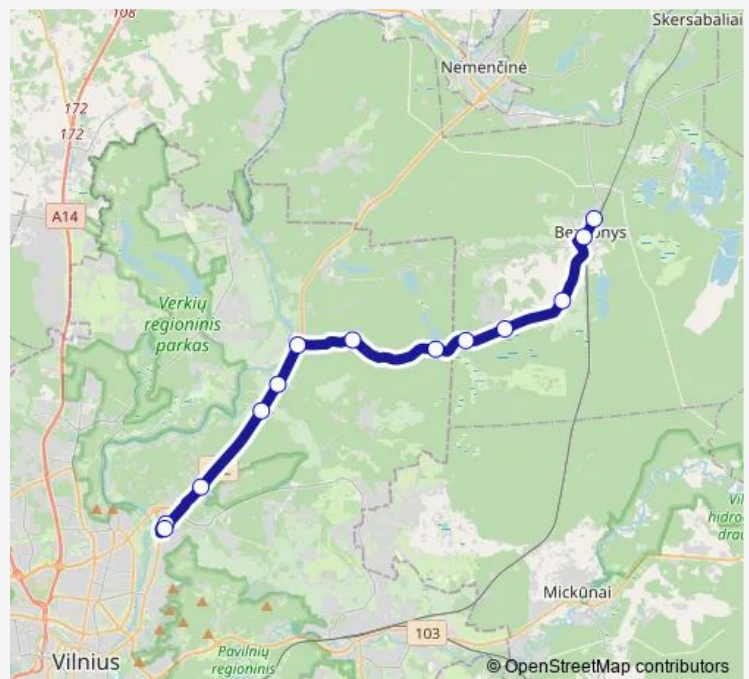

Thursday 05:55-18:25

Friday 05:55-18:25

Saturday 07:30-15:40

Sunday 09:30-18:25

Route info

Direction: Bezdony

Stops: 13

Trip Duration: 0 hour 28 min