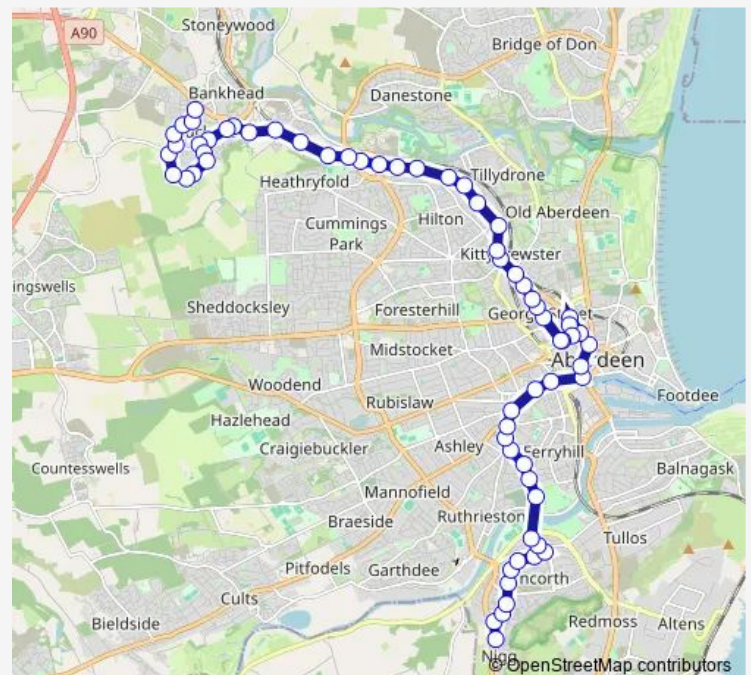

Thursday 19:57-22:54

Friday 19:57-22:54

Saturday 19:55-22:54

Sunday 19:51-22:54

Route info

Direction: Cloverfield Gardens

Stops: 59

Trip Duration: 0 hour 52 min

Lilybank Place

Northern Hotel

Ashgrove Road

Erskine Street

Millbank Place

Fraser Street

Hutcheon Street

Gerrard Street