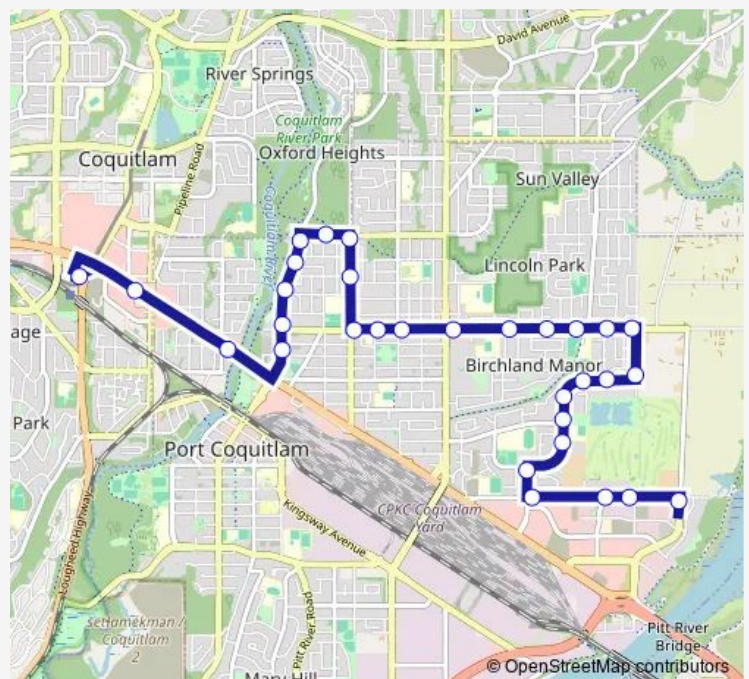

Thursday 04:58-00:37⁺¹

Friday 04:58-00:37⁺¹

Saturday 06:25-00:30⁺¹

Sunday 06:30-23:30

Route info

Direction: Coquitlam Central Station @ Bay 13

Stops: 31

Trip Duration: 0 hour 32 min

172 — Coquitlam Central Station/Riverside

Westbound Riverside Dr @ Skeena St

Westbound Riverside Dr @ Nechako Cres

Southbound Riverside Dr @ Parana Dr

Southbound Riverside Dr @ Riverwood Gate

Southbound Riverside Dr @ Riverside Close

28 stops

[Open route schedule](#)

Westbound Dominion Ave @ Fremont Connector

Westbound Dominion Ave @ 500 Block

Westbound Dominion Ave @ Avon Place

Westbound Dominion Ave @ Ottawa St

Eastbound Riverside Dr @ Ottawa St

Route info

Direction: Westbound Dominion Ave @ Fremont Connector

Stops: 28

Trip Duration: 0 hour 25 min

Southbound Shaughnessy St @ Fraser Ave

Westbound Lougheed Hwy @ Hastings St

Westbound Lougheed Hwy @ Westwood St