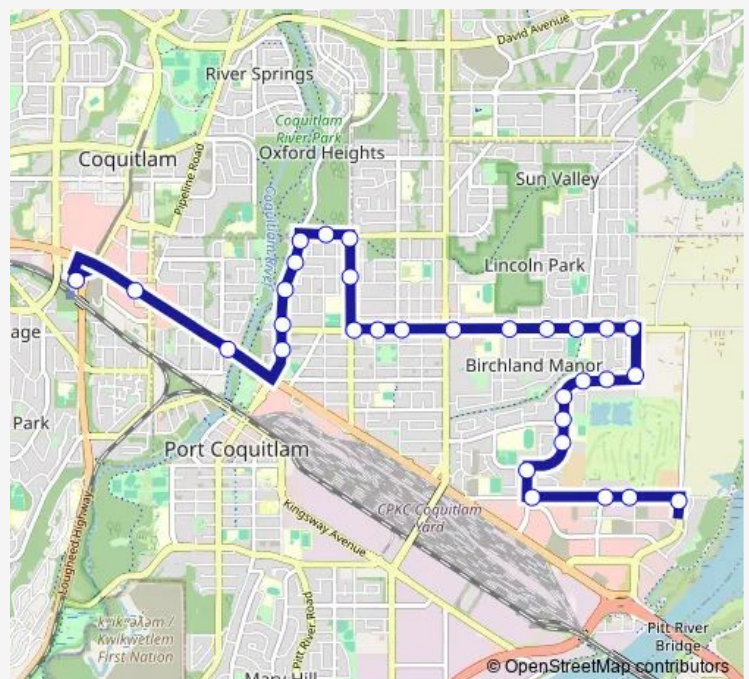

Thursday 04:58-00:37⁺¹

Friday 04:58-00:37⁺¹

Saturday 06:25-00:30⁺¹

Sunday 06:30-23:30

Route info

Direction: Coquitlam Central Station @ Bay 13

Stops: 31

Trip Duration: 0 hour 26 min

172 — Coquitlam Central Station/Riverside

Westbound Riverside Dr @ Skeena St

Westbound Riverside Dr @ Nechako Cres

Southbound Riverside Dr @ Parana Dr

Southbound Riverside Dr @ Riverwood Gate

Southbound Riverside Dr @ Riverside Close

28 stops

[Open route schedule](#)

Westbound Dominion Ave @ Fremont Connector

Westbound Dominion Ave @ 500 Block

Westbound Dominion Ave @ Avon Place

Westbound Dominion Ave @ Ottawa St

Eastbound Riverside Dr @ Ottawa St

Friday 05:10-00:11⁺¹

Saturday 07:23-00:13⁺¹

Sunday 07:14-00:12⁺¹

Route info

Direction: Westbound Dominion Ave @ Fremont Connector

Stops: 28

Trip Duration: 0 hour 25 min

Southbound Shaughnessy St @ Fraser Ave