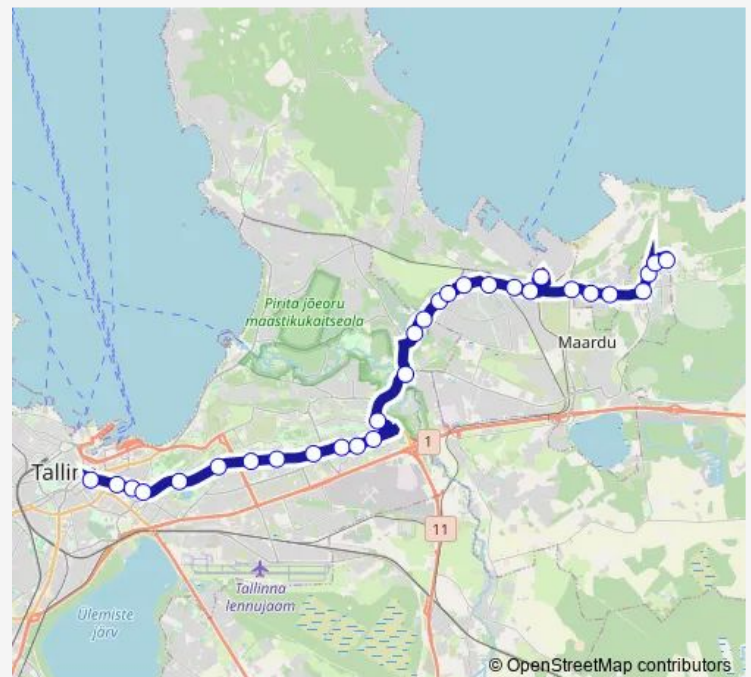

Thursday 07:05-13:40

Friday 07:05-13:40

Saturday 11:10

Sunday 11:10

Route info

Direction: A. Laikmaa

Stops: 29

Trip Duration: 0 hour 41 min