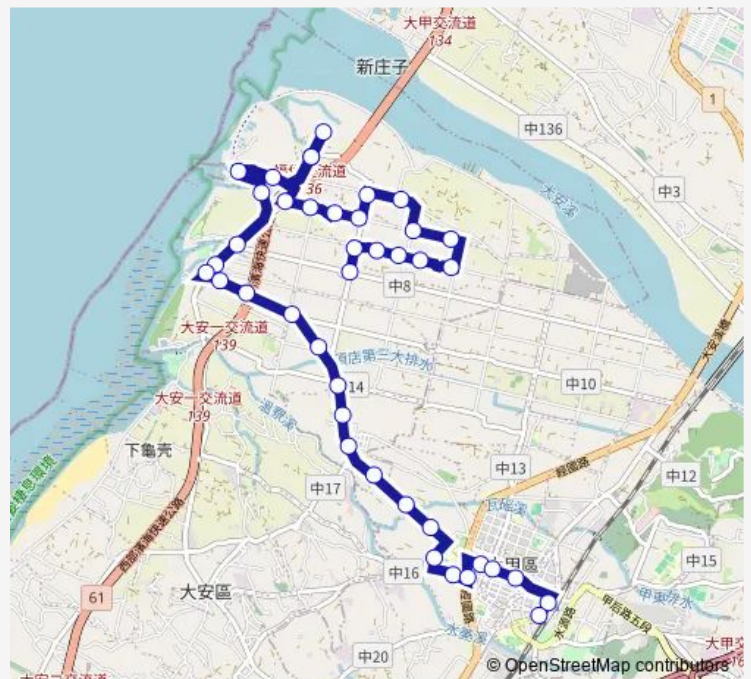

Tc_東西三南北八路口

Tc_永安

Tc_田心

Tc_安田

Tc_田心

Tc_下五甲

Tc_五甲港

Tc_頂五甲

Tc_北汕

Route schedule

Tc_福住里 — Tc_大甲

Monday	05:55-18:40
Tuesday	05:55-18:40
Wednesday	05:55-18:40
Thursday	05:55-18:40
Friday	05:55-18:40
Saturday	05:55-18:30
Sunday	05:55-18:30

Route info

Direction: Tc_福住里

Stops: 41

Trip Duration: 0 hour 31 min

172 — 172_大甲_福住里

Tc_媽祖園區

Tc_海墘

Tc_海墘國小

Tc_大安港南北九路口

Tc_水柳

Wednesday 05:20-18:00

Thursday 05:20-18:00

Friday 05:20-18:00

Saturday 05:20-17:50

Sunday 05:20-17:50

Route info

Direction: Tc_大甲

Stops: 40