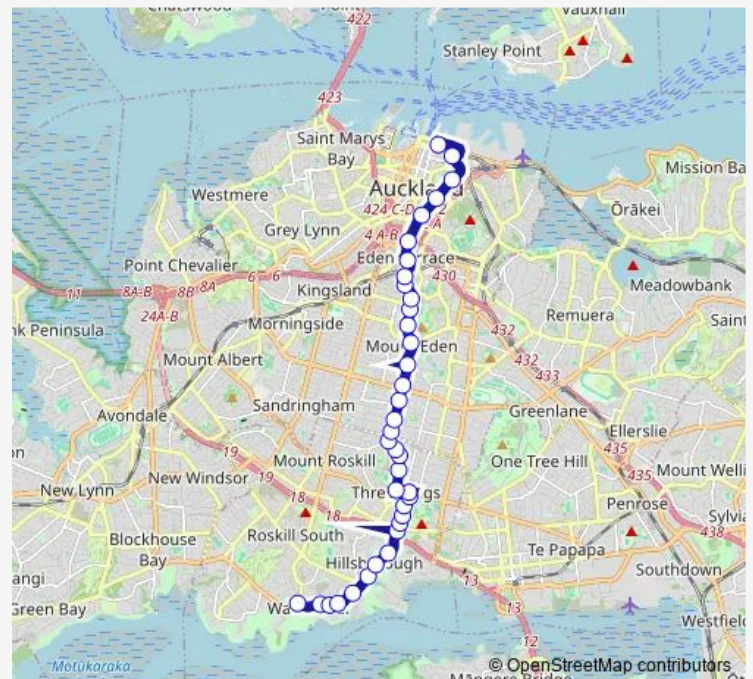

Thursday 04:55-23:07

Friday 04:55-23:07

Saturday 05:52-23:22

Sunday 06:22-22:22

Route info

Direction: Hillsborough Heights Village

Stops: 37

Trip Duration: 0 hour 48 min

Kelly Street

Akiraho Street

Powerstation

Symonds Street/Upper Symonds Street

Symonds Street/Karangahape Road

Stop E Auckland Universities

Waterloo Quadrant

Anzac Avenue/Beach Road

Tyler Street

Direction

Galway Street — Hillsborough Heights Village

35 stops

[Open route schedule](#)

Galway Street

Anzac Avenue/Beach Road

Stop B Waterloo Quadrant

Stops: 35

Trip Duration: 0 hour 35 min

Monte Cecilia Park

St Margaret's Anglican Church

Hillsborough Medical Centre

St David's in the Fields

Goodall Street

Aldersgate Road