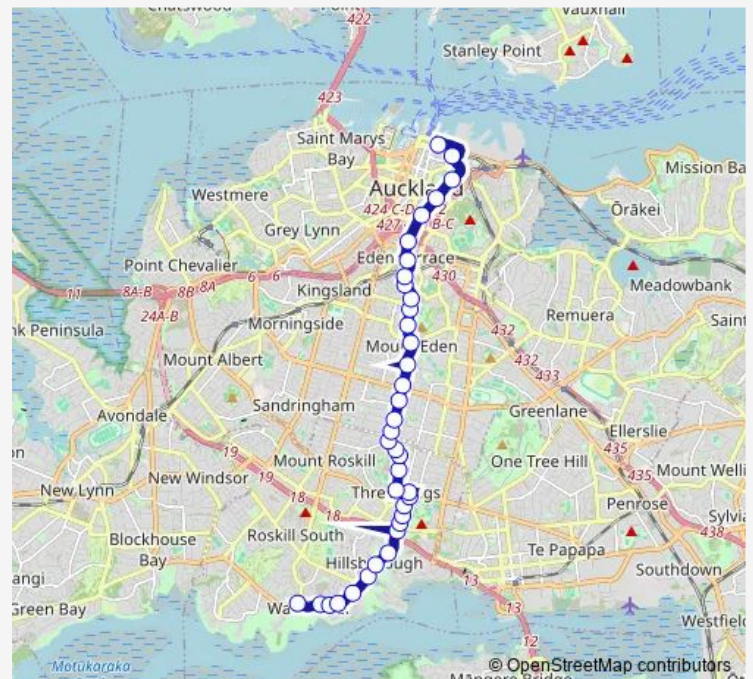

Thursday 04:55-23:07

Friday 04:55-23:07

Saturday 05:52-23:22

Sunday 06:22-22:22

Route info

Direction: Hillsborough Heights Village

Stops: 37

Trip Duration: 0 hour 55 min

■ 27h

BusMaps

Wairiki Road

Stop A Mount Eden/Balmoral Interchange

Crystal Palace Theatre

Stop A Mount Eden Village

Bridgman Reserve

Mount Eden Domain

Anzac Avenue/Beach Road

Tyler Street

Direction

Galway Street — Hillsborough Heights Village

35 stops

[Open route schedule](#)

Galway Street

Anzac Avenue/Beach Road

Route info

Direction: Galway Street

Stops: 35

Trip Duration: 0 hour 37 min

Monte Cecilia Park

St Margaret's Anglican Church

Hillsborough Medical Centre

St David's in the Fields