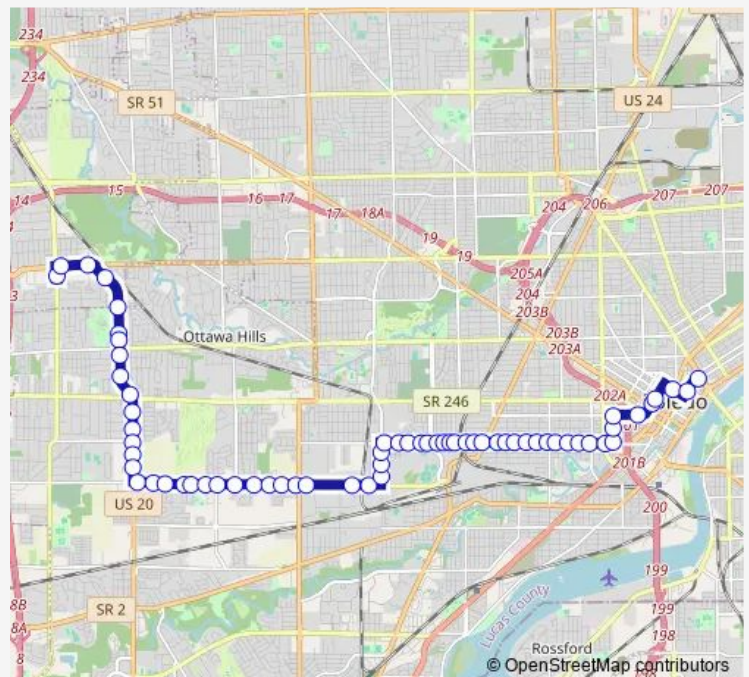

Nebraska & Ewing Ne

Nebraska & Miller Ne

Nebraska & Hawley Ne

Route schedule

Huron & Cherry (HUB Side) — Holland Sylvania Walmart

Monday 07:00-21:00

Tuesday 07:00-21:00

Wednesday 07:00-21:00

Thursday 07:00-21:00

Friday 07:00-21:00

Saturday 09:00-21:00

Sunday 09:00-18:00

Route info

Direction: Huron & Cherry (HUB Side)

Stops: 71

Trip Duration: 0 hour 39 min

27H — Detour Central Walmart via Hill

Nebraska & Forest Nw

Nebraska & Hoag Ne

Nebraska & Hoag Nw

Nebraska & Junction Ne

Nebraska & Pulaski Ne

Nebraska & Detroit Ne

Nebraska & Detroit Nw