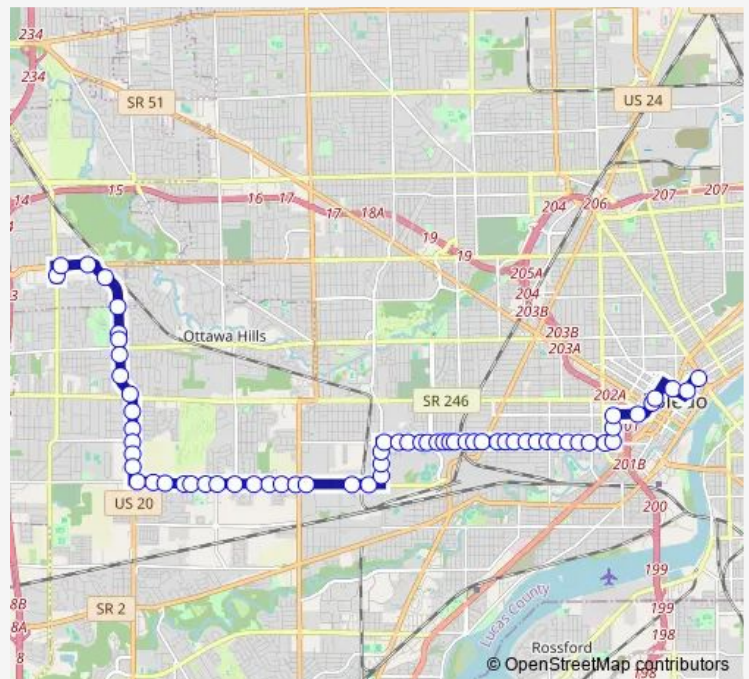

Hill & Harmony Sw

Hill & Melody Sw

Hill & Torrington Sw

Route schedule

Holland Sylvania Walmart — Huron & Orange NE (APT Side)

Monday 05:39-19:39

Tuesday 05:39-19:39

Wednesday 05:39-19:39

Thursday 05:39-19:39

Friday 05:39-19:39

Saturday 06:39-18:39

Sunday 06:39-18:39

Route info

Direction: Holland Sylvania Walmart

Stops: 65

Trip Duration: 0 hour 41 min

27h — Detour Central Walmart via Hill

Hill & Wenz Se

Hill & Richards Sw

Hill & Tiffany Square Sw

Hill & Central Park Sw

Hill & Central Park Se

Hill & Byrne Sw

Hill & Arco Sw

Saturday 09:00-21:00

Sunday 09:00-18:00

Route info

Direction: Huron & Orange NE (APT Side)

Stops: 71

Trip Duration: 0 hour 39 min

Nebraska & Junction Ne

Nebraska & Pulaski Ne