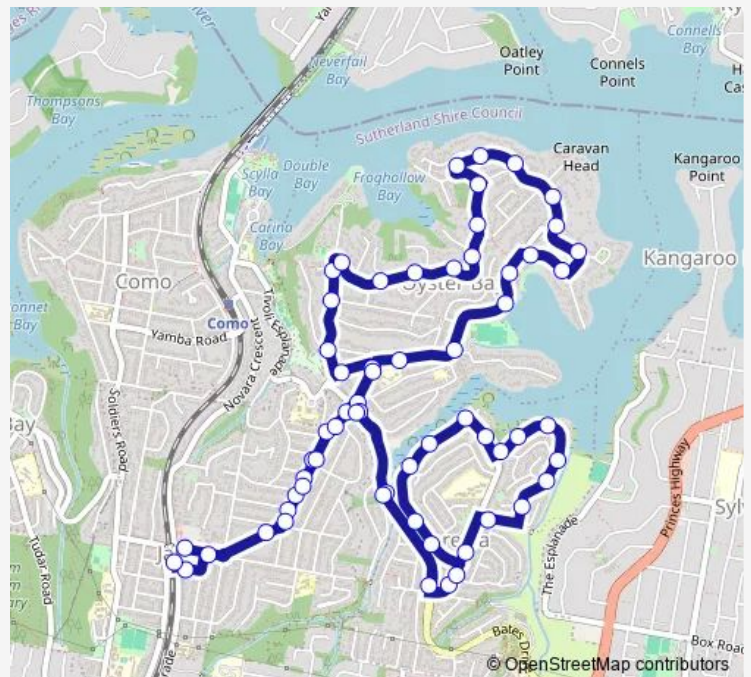

Georges River Rd At Third Av

Georges River Rd At Fourth Av

Georges River Rd Opp The Circle

Georges River Rd At Samuels Av

Georges River Rd Before Carvers Rd

Georges River Rd At Oyster Bay Rd

Oyster Bay Rd Opp Green Point Rd

Shire Christian School, School Grounds, Allies Rd —
Sutherland Public School, Eton St

Monday 14:40

Tuesday 14:40

Wednesday 14:40

Thursday 14:40

Friday 14:40

Saturday —

Sunday —

Route info

Direction: Shire Christian School, School Grounds, Allies Rd

Stops: 47

Trip Duration: 0 hour 52 min

967 — Miranda to Como West via Oyster Bay

Caravan Head Rd At Carina Rd

Caravan Head Rd At Glenhaven Pl

Caravan Head Rd After Carina Rd

Caravan Head Rd At Cook Rd

Georges River Cres After Cook Rd

Georges River Cres At Discovery Pl

Georges River Cres Opp Cook Rd

Georges River Cres After Carina Rd

Georges River Cres Opp Como Rd