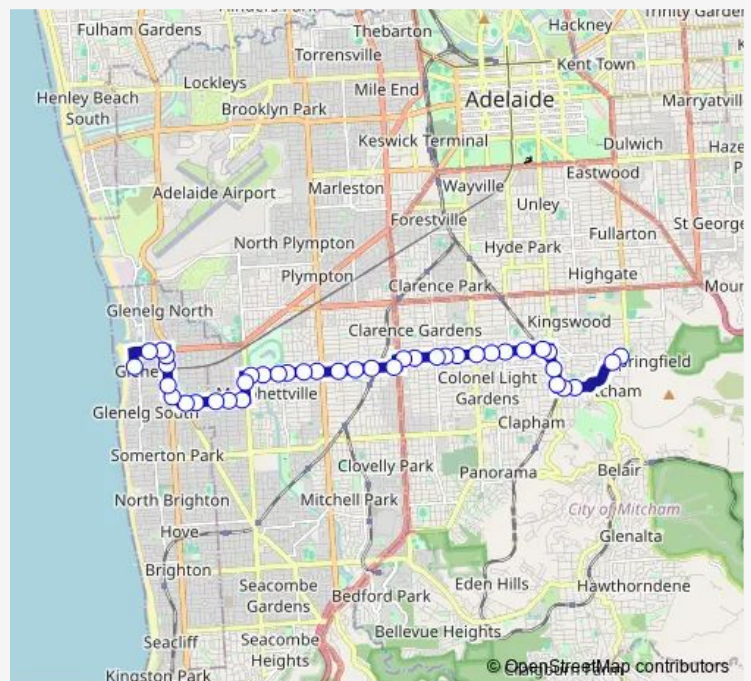

Stop 14D Edward St - South side

Stop 14E Edward St - South side

Stop 15 Raglan Ave - South side

Stop 15A Raglan Ave - South side

Stop 15B Raglan Ave - South side

Stop 15C Raglan Ave - South side

**Route schedule**

Stop 16A Maitland St - South East side — Zone C Glenelg Interchange - East side

Monday 15:40

Tuesday 15:40

Wednesday 15:40

Thursday 15:40

Friday 15:40

Saturday —

Sunday —

**Route info**

Direction: Stop 16A Maitland St - South East side

Stops: 40

Trip Duration: 0 hour 41 min

967 — Mercedes College to Glenelg

Stop 16 Bray St - South side

Stop 17 Bray St - South side

Stop 18 Bray St - South side

Stop 18A Bray St - South side

Stop 19 Bray St - South side

Stop 20 Bray St - South side

Stop 21 Morphett Rd - East side

Stop 23 Cliff St - South side

Stop 23A Cliff St - South side

Stop 23B Cliff St - South side