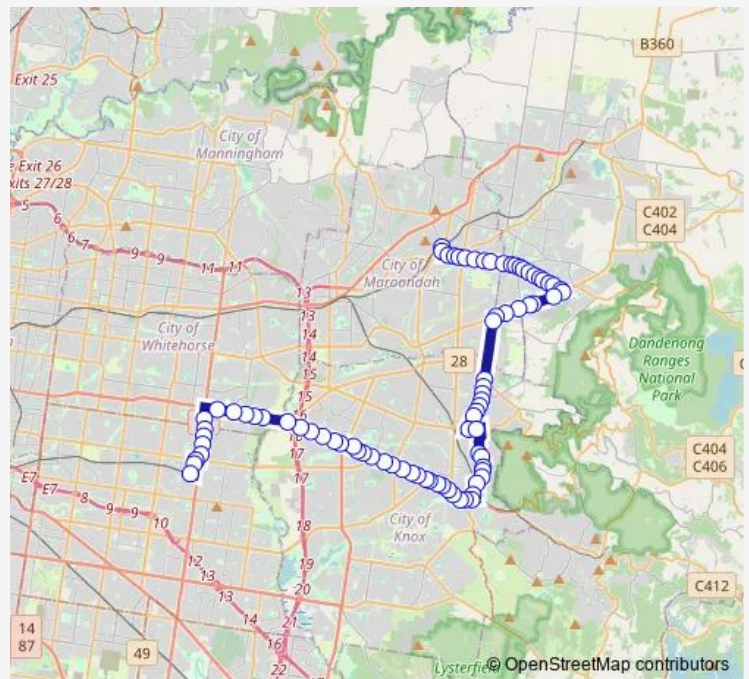

Templeton St/Burwood Hwy (Wantirna)

Hartington Dr/Burwood Hwy (Wantirna)

Old Stud Rd/Burwood Hwy (Wantirna)

Knox City SC/Burwood Hwy (Wantirna South)

**Route schedule**

Glen Waverley Station/Railway Pde (Glen Waverley) — Croydon Station/Railway Ave (Croydon)

Monday	—
Tuesday	—
Wednesday	—
Thursday	—
Friday	25:52-02:52 <sup>+1</sup>
Saturday	03:52-02:52 <sup>+1</sup>
Sunday	03:52-05:52

**Route info**

Direction: Glen Waverley Station/Railway Pde (Glen Waverley)

Stops: 53

Trip Duration: 1 hour 0 min

967 — Bayswater - Glen Waverley

Capital City Bvd/Burwood Hwy (Wantirna South)

Knox City Council/Burwood Hwy (Knoxfield)

Lewis Rd/Burwood Hwy (Wantirna South)

Parkhurst Dr/Burwood Hwy (Knoxfield)

## Route info

Direction: Croydon Station/Railway Ave (Croydon)

Stops: 82

Trip Duration: 1 hour 0 min

Danjul Cl/Canterbury Rd (Kilsyth South)

Liverpool Rd/Canterbury Rd (Kilsyth South)

Southfork Dr/Canterbury Rd (Kilsyth South)