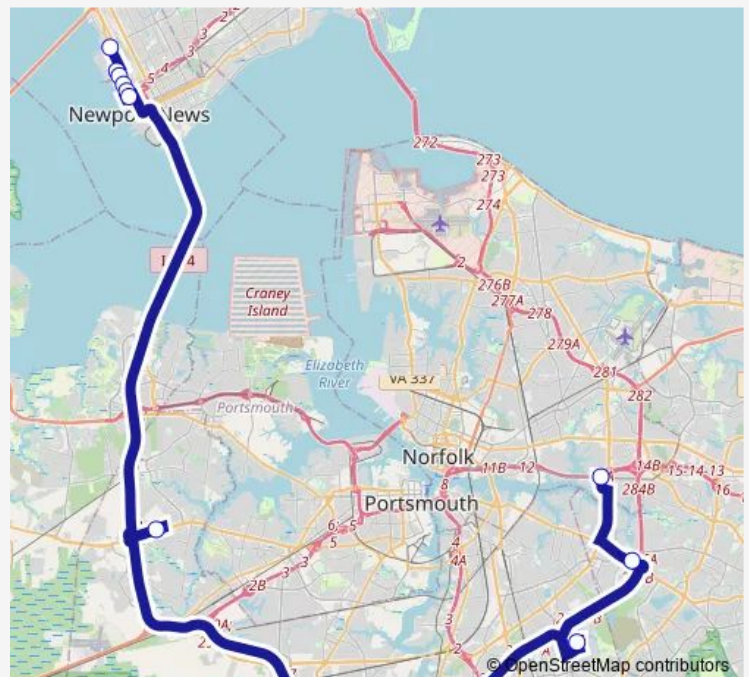

Washington & 46th

Washington & 41st

Washington & 37th

Newport News Transit Center

Portsmouth & West Capri Circle

Greenbrier Mall

Indian River P&R Lot

Military HWY Station

Route schedule

North Gate Grumman Shelter — Military HWY Station

Monday 14:40-17:15

Tuesday 14:40-17:15

Wednesday 14:40-17:15

Thursday 14:40-17:15

Friday 14:40-17:15

Saturday —

Sunday —

Route info

Direction: North Gate Grumman Shelter

Stops: 10

Trip Duration: 1 hour 19 min

967 — 757x - Nntc TO Indian River Park & Ride

Direction

Military HWY Station — Newport News Transit Center

12 stops

[Open route schedule](#)

Military HWY Station

Indian River P&R Lot

Greenbrier Mall

Portsmouth & West Capri Circle

Warwick & 51st

River Road