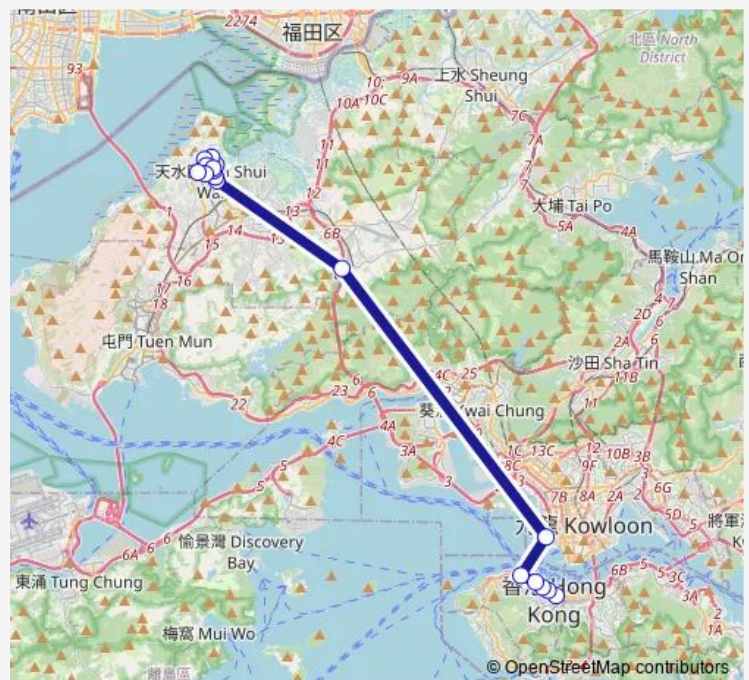

### Route schedule

[Ctb] TIN YAN Estate[[Kmb] TIN YAN Estate BUS Terminus][Lrtfeeder] TIN YAN Estate BUS Terminus — [Ctb] Admiralty - MTR Exit B

Monday	09:15-12:40
Tuesday	09:15-12:40
Wednesday	09:15-12:40
Thursday	09:15-12:40
Friday	09:15-12:40
Saturday	09:15-14:20
Sunday	05:40-14:30

### Route info

Direction: [Ctb] TIN YAN Estate[[Kmb] TIN YAN Estate BUS Terminus][Lrtfeeder] TIN YAN Estate BUS Terminus

Stops: 18

Trip Duration: 1 hour 17 min

[Ctb] TAI LAM Tunnel Toll Plaza[[Kmb] TAI LAM Tunnel  
Bbi][Lwb] TAI LAM Tunnel Bbi