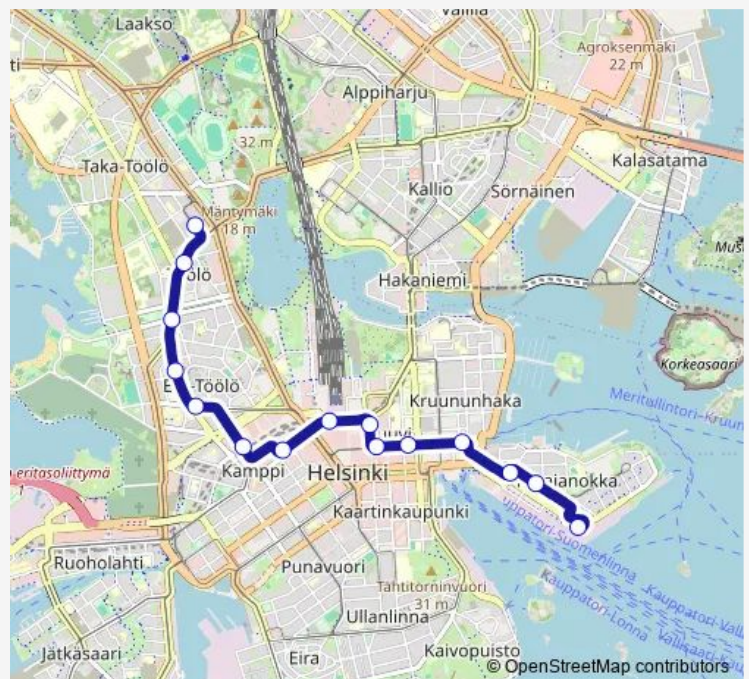

Tram 5h Katajanokan term - Rautatieas - Kamppi - Töölö - Ruusulankatu

[Go to website](#)

Direction

Katajanokan term. — Ruusulankatu

15 stops

[Open route schedule](#)

Katajanokan term.

Kauppiaankatu

Tuesday 10:49-16:31

Wednesday 20:05

Thursday 10:40-16:48

Friday 10:55-21:00

Saturday 10:50-10:59

Sunday 10:41-19:01

Route info

Direction: Katajanokan term.

Stops: 15

Trip Duration: 0 hour 23 min

■ 5h — Katajanokan term - Rautatieas - Kamppi - Töölö - Ruusulankatu

5h Tram time schedules and route maps are available in an offline PDF at busmaps.com. Use the busmaps.com website to see live bus times, train schedule or subway schedule, and step-by-step directions for all public transit in Helsinki