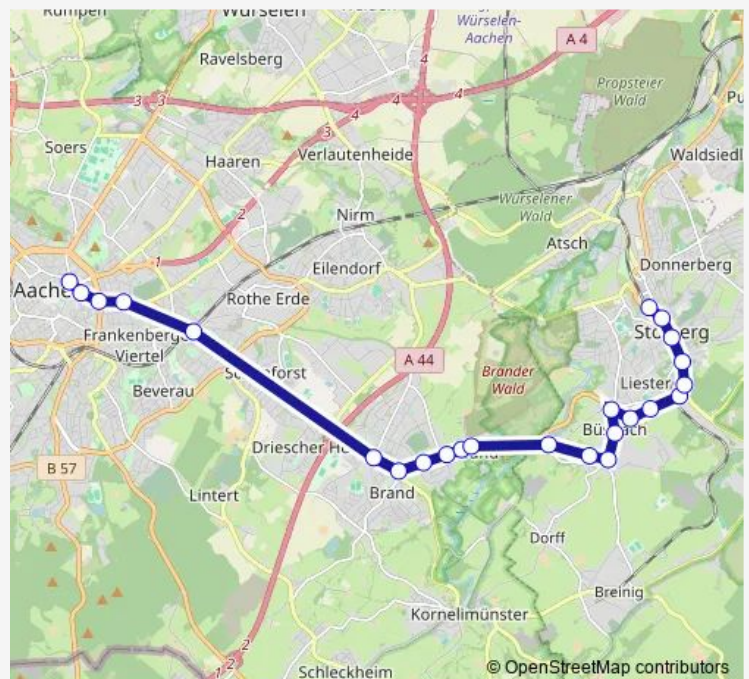

Aachen, Brand Freund

Aachen, Brand Goertzbrunnstraße

Aachen, Brand Eilendorfer Straße

Aachen, Brand Kolpingstraße

Aachen, Brand

Route schedule

Stolberg, Mühlener Bahnhof (Bus) — Aachen, Brand

Monday 06:34-07:59

Tuesday 06:34-07:59

Wednesday 06:34-07:59

Thursday 06:34-07:59

Friday 06:34-07:59

Saturday —

Sunday —

Route info

Direction: Stolberg, Mühlener Bahnhof (Bus)

Stops: 17

Trip Duration: 0 hour 25 min

Direction

Aachen, Bushof — Stolberg, Mühlener Bahnhof (Bus)

24 stops

[Open route schedule](#)

Aachen, Bushof

Aachen, Willy-Brandt-Platz

Monday 15:43-17:13

Tuesday 15:43-17:13

Wednesday 15:43-17:13

Thursday 15:43-17:13

Friday 15:43-17:13

Saturday —

Sunday —

Route info