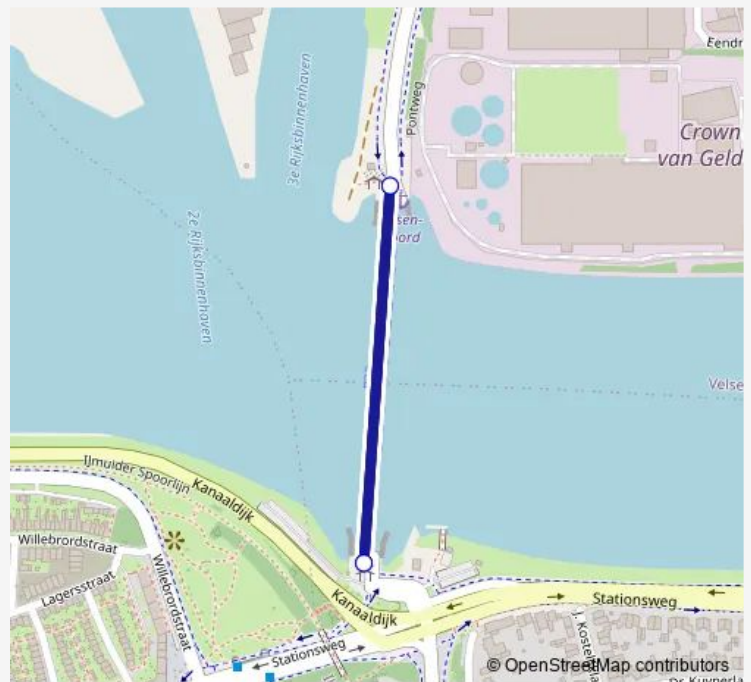

## Ferry F22 Lijn 911

[Go to website](#)**Direction**

Velsen, Velsen Zuid — Velsen, Velsen Noord

2 stops

[Open route schedule](#)

Velsen, Velsen Zuid

Velsen, Velsen Noord

## Route schedule

Velsen, Velsen Zuid — Velsen, Velsen Noord

Monday	03:00-02:40 <sup>+1</sup>
Tuesday	03:00-02:40 <sup>+1</sup>
Wednesday	03:00-02:40 <sup>+1</sup>
Thursday	03:00-02:40 <sup>+1</sup>
Friday	03:00-02:40 <sup>+1</sup>
Saturday	03:00-02:40 <sup>+1</sup>
Sunday	03:00-02:40 <sup>+1</sup>

## Route info

Direction: Velsen, Velsen Zuid

Stops: 2

Trip Duration: 0 hour 6 min

■ F22 — Lijn 911

**BusMaps**

**Direction**

Velsen, Velsen Noord — Velsen, Velsen Zuid

2 stops

[Open route schedule](#)

Velsen, Velsen Noord

Velsen, Velsen Zuid

**Route schedule**

Velsen, Velsen Noord — Velsen, Velsen Zuid

Monday	03:10-02:50 <sup>+1</sup>
Tuesday	03:10-02:50 <sup>+1</sup>
Wednesday	03:10-02:50 <sup>+1</sup>
Thursday	03:10-02:50 <sup>+1</sup>
Friday	03:10-02:50 <sup>+1</sup>
Saturday	03:10-02:50 <sup>+1</sup>
Sunday	03:10-02:50 <sup>+1</sup>