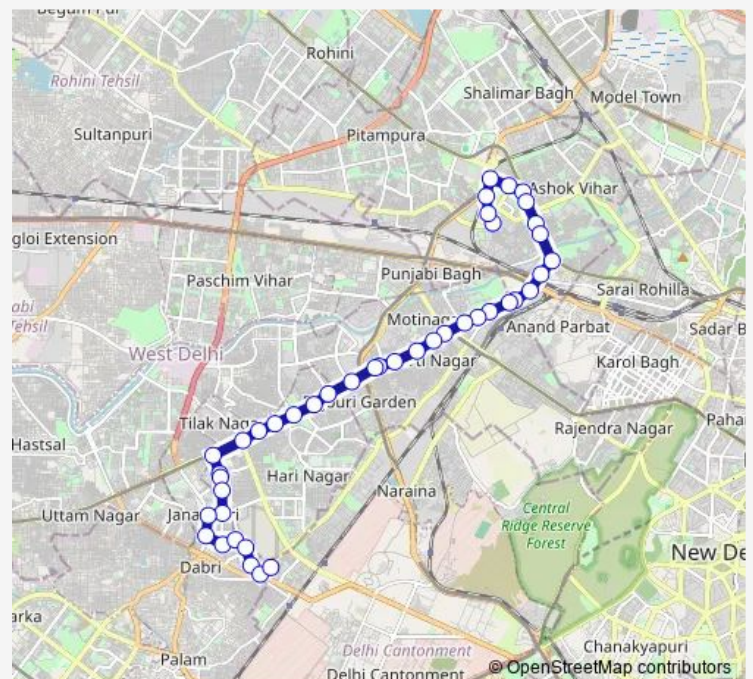

Thursday 06:58-21:14

Friday 06:58-21:14

Saturday 06:58-21:14

Sunday 06:58-21:14

Route info

Direction: Tri Ngr Jai Mata Mkt Terminal

Stops: 43

Trip Duration: 0 hour 58 min