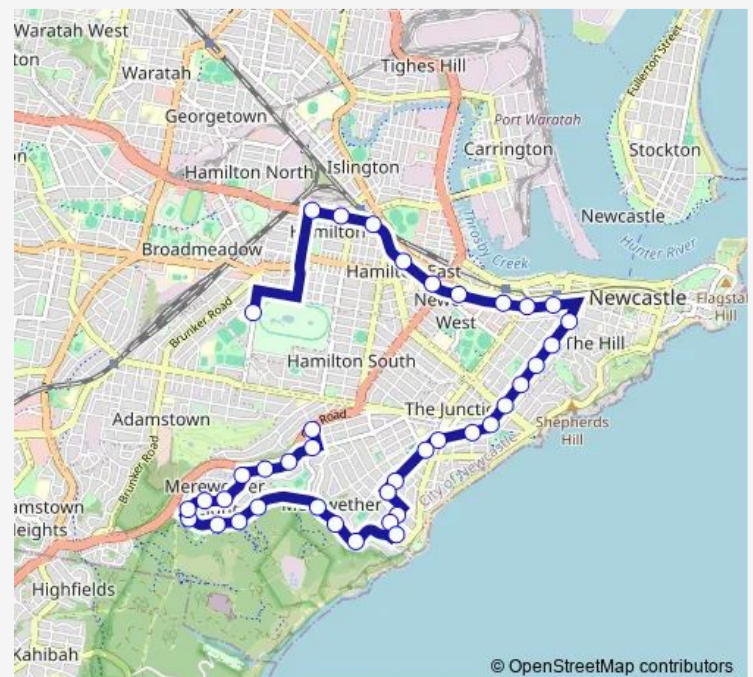

Patrick St After Frederick St

Mitchell St At Barr St

Mitchell St At Park St

Route schedule

Merewether High School, Chatham St — Alice St Opp Wilton St

Monday	15:20
Tuesday	15:20
Wednesday	15:20
Thursday	15:20
Friday	15:20
Saturday	—
Sunday	—

Route info

Direction: Merewether High School, Chatham St

Stops: 39

Trip Duration: 0 hour 31 min

Ridge St At Mitchell St

Holy Family Primary School, Pell St

Pell St At Curry St

Lloyd St At Curry St