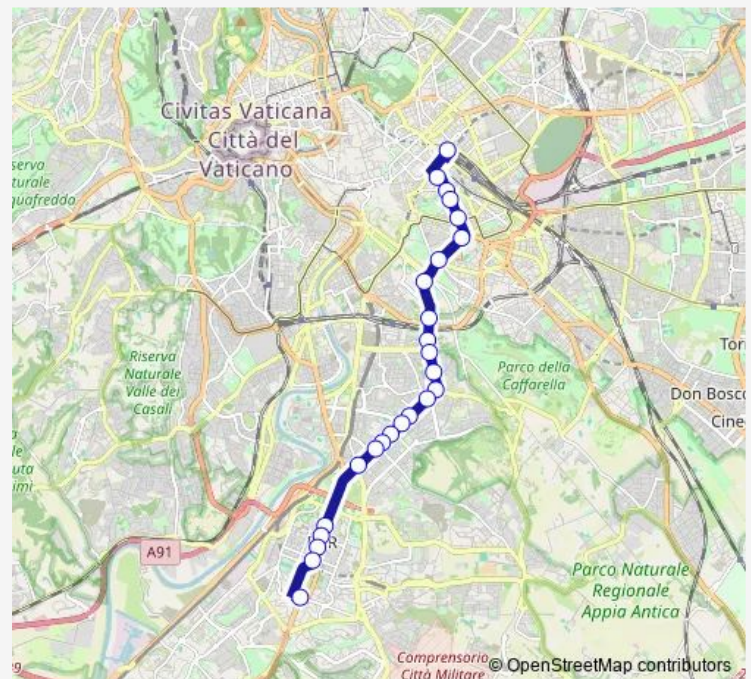

### Route schedule

TERMINI (MA-MB-FS) — Nervi/Palazzo Sport

Monday 04:52-24:00

Tuesday 04:52-24:00

Wednesday 04:52-24:00

Thursday 04:52-24:00

Friday 04:52-24:00

Saturday 05:25-24:00

### Route info

Direction: TERMINI (MA-MB-FS)

Stops: 25

Trip Duration: 0 hour 43 min

714

BusMaps

Colombo/Civilta' DEL Lavoro

Colombo/Marconi