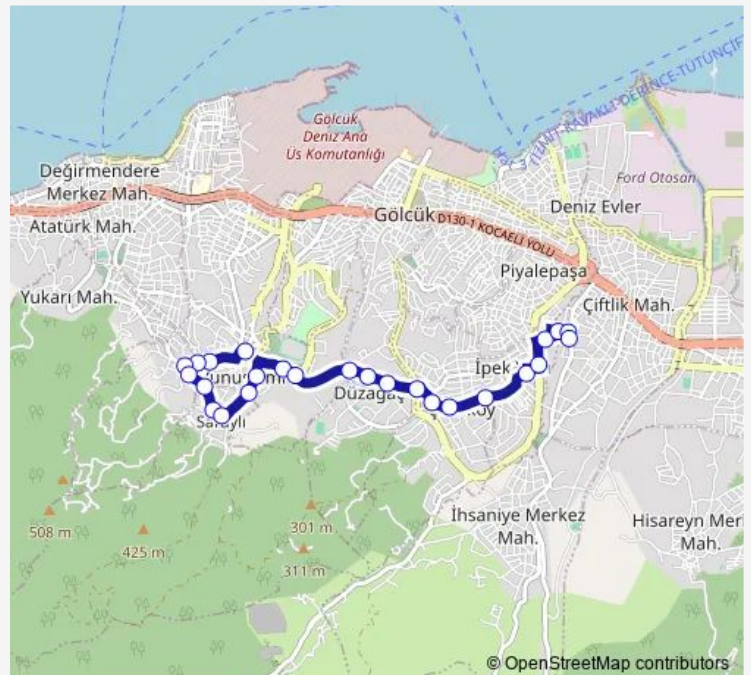

## Route schedule

Saraylı Depolama Alanı — Gölcük Devlet Hastanesi 2

Monday 07:00-23:00

Tuesday 07:00-23:00

Wednesday 07:00-23:00

Thursday 07:00-23:00

Friday 07:00-23:00

Saturday 08:00-23:00

## Route info

Direction: Saraylı Depolama Alanı

Stops: 25

Trip Duration: 0 hour 13 min

Bahçeşehir Sitesi 1

Hastane Yolu 3

Gölcük Devlet Hastanesi 1

Gölcük Devlet Hastanesi 2

## Route schedule

Gölcük Devlet Hastanesi — Saraylı Depolama Alanı

Monday 07:30-23:30

Tuesday 07:30-23:30

Wednesday 07:30-23:30

Thursday 07:30-23:30

Friday 07:30-23:30

Saturday 08:30-23:30

## Route info

Direction: Gölcük Devlet Hastanesi

Stops: 25

Trip Duration: 0 hour 13 min

714 Bus time schedules and route maps are available in an offline PDF at [busmaps.com](https://busmaps.com). Use the [busmaps.com](https://busmaps.com) website to see live bus times, train schedule or subway schedule, and step-by-step directions for all public transit in Goelcuck