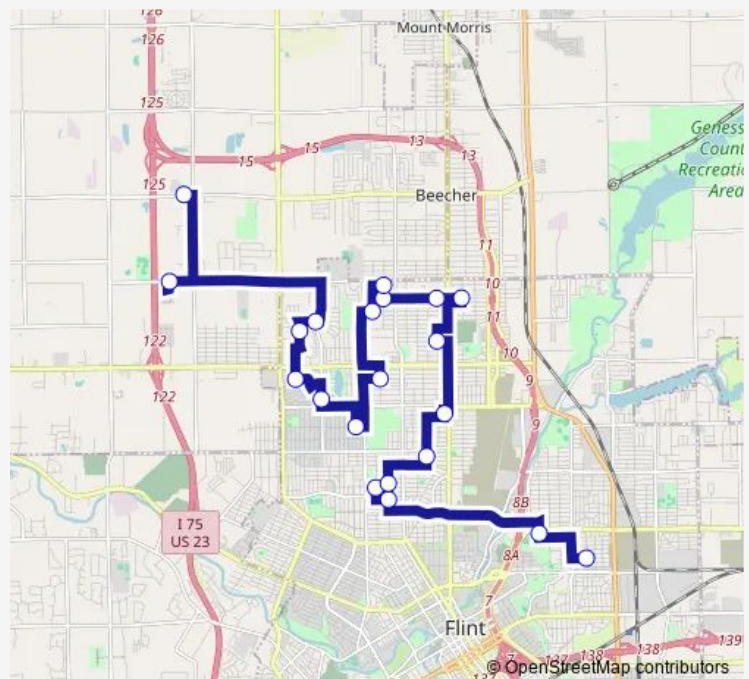

Barbara Dr & Belltree Ln

Carpenter & Crest (Birch Wood Homes)

Northridge Academy

Route schedule

Kentucky Ave & Vernon Ave — Northridge Academy

Monday 05:51

Tuesday 05:51

Wednesday 05:51

Thursday 05:51

Friday 05:51

Saturday —

Sunday —

Route info

Direction: Kentucky Ave & Vernon Ave

Stops: 21

Trip Duration: 1 hour 24 min

714

Direction

Northridge Academy — Kentucky Ave & Vernon Ave

20 stops

[Open route schedule](#)

Northridge Academy

Carpenter & Crest (Birch Wood Homes)

Oxley Dr & W Hobson Ave

Barbara Dr & Belltree Ln

Ruth Ave & College St

Chestnut St & W Holbrook Ave

Fulton & Holbrook

North St & E Holbrook Ave

Fulton St & E Sherman Ave

Sylvester Broome Center

Longfellow St & W Philadelphia Blvd