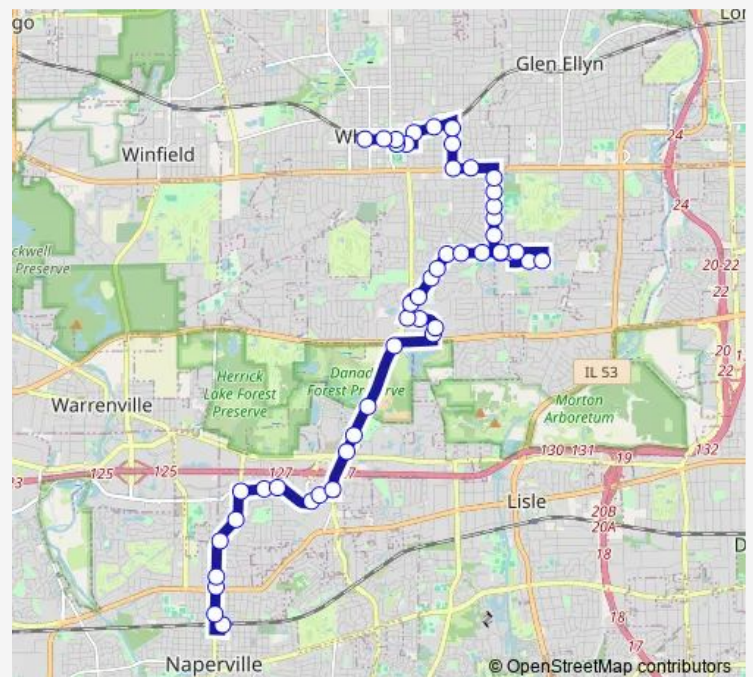

Direction

Naperville Metra (4th Ave & Center St) — Wheaton Metra (Liberty Dr & West St)

49 stops

[Open route schedule](#)

- Naperville Metra (4th Ave & Center St)
- Washington St & 5th Ave
- Washington St & Ogden Ave
- Washington St & 11th Ave
- Washington St & Bauer Rd
- Washington St & Iroquois Ave
- Diehl Rd & Washington St
- Diehl Rd & Centre Point Cir (W)
- Diehl Rd & Centre Point Cir (E)
- Diehl Rd & Freedom Dr
- Diehl Rd & High Point Dr
- Naperville Rd & Diehl Rd
- Naperville Rd & Warrenville Rd
- Naperville Rd & Navistar Dr/Lucent Ln
- Naperville Rd & Frank H. Bellinger Pkwy
- Naperville Rd & Butterfield Rd
- East Loop Rd & Rice Lake Square (301 Loop Rd)
- 201 E Loop Rd
- 55 E Loop Rd
- East Loop Rd & Naperville Rd
- Naperville Rd & Town Square

Route schedule

Naperville Metra (4th Ave & Center St) — Wheaton Metra (Liberty Dr & West St)

Monday	05:54-17:53
Tuesday	05:54-17:53
Wednesday	05:54-17:53
Thursday	05:54-17:53
Friday	05:54-17:53
Saturday	—
Sunday	—

Route info

Direction: Naperville Metra (4th Ave & Center St)

Stops: 49

Trip Duration: 0 hour 43 min

714 — College of Dupage-Naperville-Wheaton Connector

1777 S Blanchard Rd

Blanchard St & Hawkins Cir

Blanchard St & Casa Solana Dr

Sunday —

Route info

Direction: Wheaton Metra (Liberty Dr & West St)

Stops: 50

Trip Duration: 0 hour 47 min

22nd St & Southampton Ct/Heritage Lakes Dr

Blanchard St & Heritage Lakes Dr

Blanchard St & Casa Solana Dr