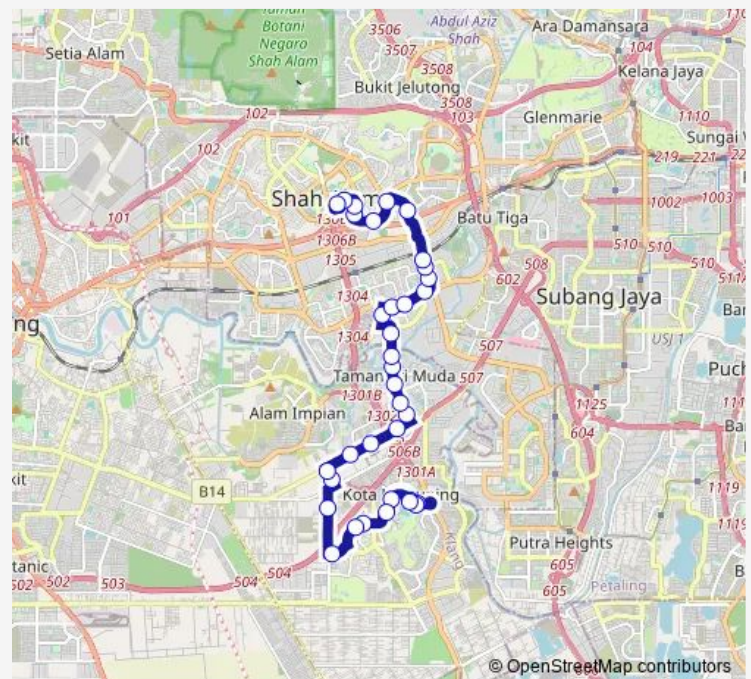

### Route schedule

Sa171 Kota Kemuning Business Park — (M) Sa786 Hentian Bandar Seksyen 14

Monday 06:00-20:30

Tuesday 06:00-20:30

Wednesday 06:00-20:30

Thursday 06:00-20:30

Friday 06:00-20:30

Saturday 06:00-18:10

Sunday 06:00-18:10

### Route info

Direction: Sa171 Kota Kemuning Business Park

Stops: 35

Trip Duration: 0 hour 50 min

Sa418 Seksyen 23

Sa422 Seksyen 23 (Utara)

Sa455 Komersial Seksyen 19

Sa456 Pusat Perniagaan Jubli Perak