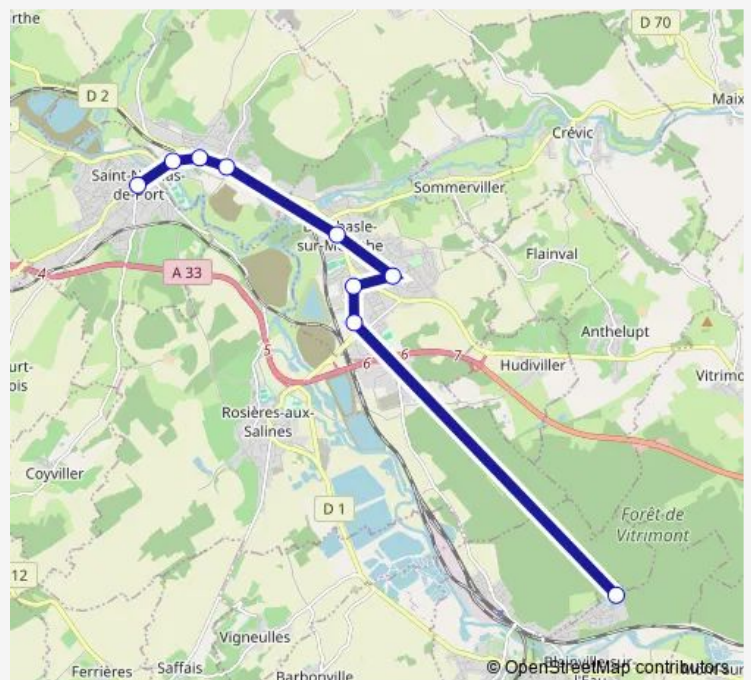

9 stops

[Open route schedule](#)

Saint-Nicolas-DE-Port - Saint-Nicolas-DE-Port SUB République

Varangeville - Varangeville SUB Monument

Varangeville - Varangeville SUB Port

Varangeville - Varangeville SUB Marché

Blainville-SUR-L'EAU - Blainville-SUR-L'EAU Collège Langevin Wallon

Route schedule

Saint-Nicolas-DE-Port - Saint-Nicolas-DE-Port SUB République — Blainville-SUR-L'EAU - Blainville-SUR-L'EAU Collège Langevin Wallon

Monday	07:06
Tuesday	07:06
Wednesday	07:06
Thursday	07:06
Friday	07:06
Saturday	—
Sunday	—

Route info

Direction: Saint-Nicolas-DE-Port - Saint-Nicolas-DE-Port SUB République

Stops: 9

Trip Duration: 0 hour 35 min