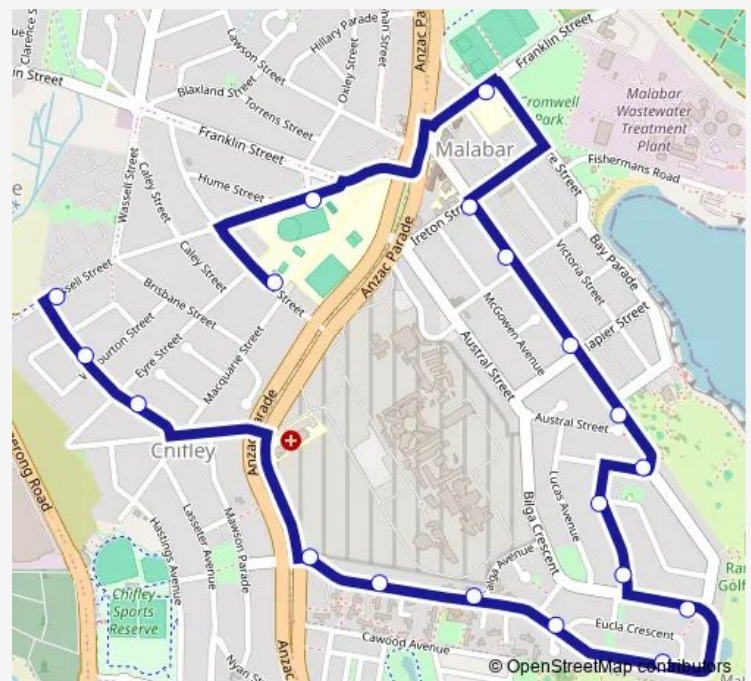

School Bus 728e Chifley to Chifley Public School

[Go to website](#)

Direction

Wassell St At Dampier St — Chifley Public School, Mitchell St

19 stops

[Open route schedule](#)

Wassell St At Dampier St

Dampier St At Warburton St

Nix Av Opp Adams Av

Zions Av At Prince Edward St

Prince Edward St Opp Howe St

Prince Edward St At Napier St

Prince Edward St After Raglan St

Prince Edward St At Ireton St

Malabar Public School, Franklin St

Matraville High School, Burke St

Chifley Public School, Mitchell St

Route schedule

Wassell St At Dampier St — Chifley Public School, Mitchell St

Monday 08:39

Tuesday 08:39

Wednesday 08:39

Thursday 08:39

Friday 08:39

Saturday —

Sunday —

Route info

Direction: Wassell St At Dampier St

Stops: 19

Trip Duration: 0 hour 14 min

728e — Chifley to Chifley Public School

728e School Bus time schedules and route maps are available in an offline PDF at busmaps.com. Use the busmaps.com website to see live bus times, train schedule or subway schedule, and step-by-step directions for all public transit in Sydney