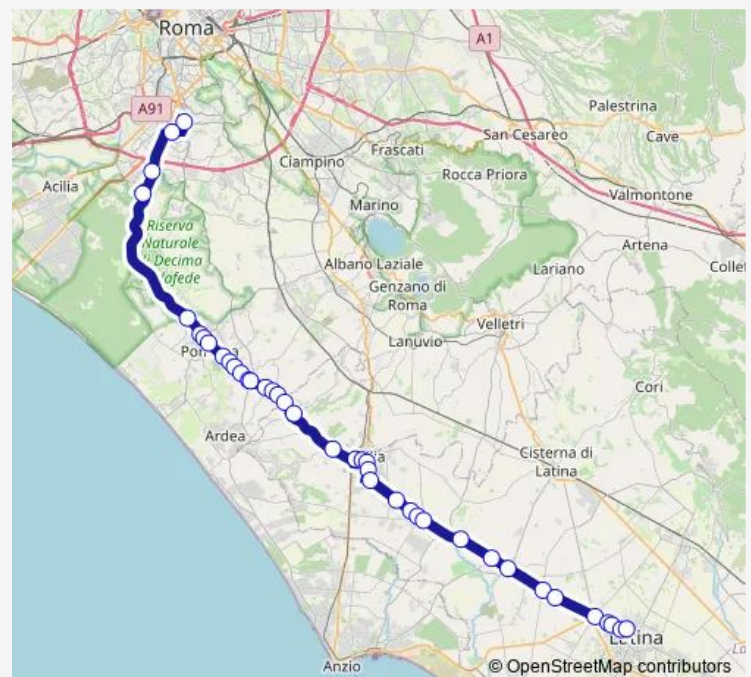

Aprilia | Via Pontina Via Vallelata # f2724

Aprilia | Stazione FS # f2726

Route schedule

Roma | Laurentina (Metro B) # f2693 — Latina | Terminal Bus # f3092

Monday 06:20

Tuesday 06:20

Wednesday 06:20

Thursday 06:20

Friday 06:20

Saturday —

Sunday —

Route info

Direction: Roma | Laurentina (Metro B) # f2693

Stops: 39

Trip Duration: 1 hour 24 min

Roma Laurentina - Latina # Cn36a