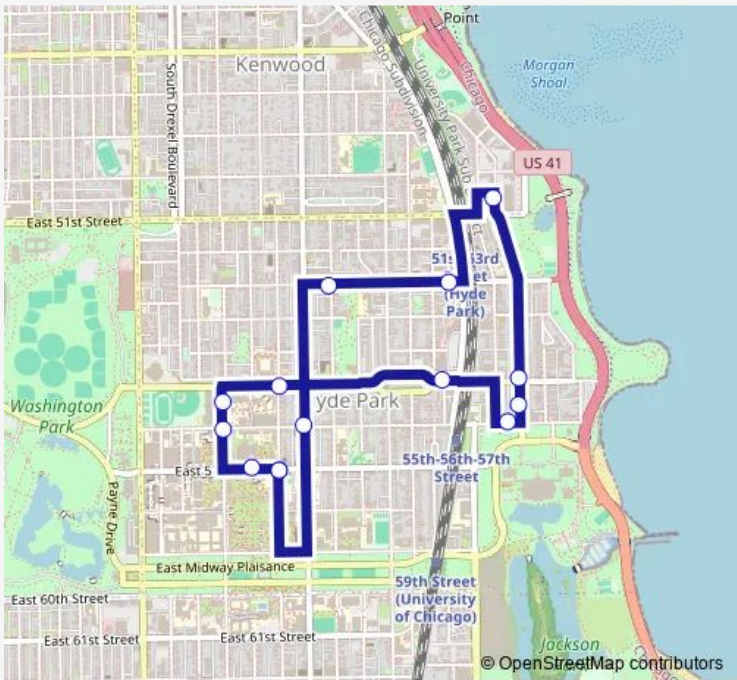

**Direction**  
 Reynolds Club — Reynolds Club  
 14 stops  
[Open route schedule](#)

- Reynolds Club
- Regenstein Library (N)
- Max Palevsky Residential Commons (NE Corner)
- Ellis Garage & Ratner Athletic Center (East)
- 55th Street & University
- 53 & Kimbark (Eb)
- Harper Court (Eb)
- Regents Park Apartments
- S. Hyde Park Blvd/55th Street
- Hyde Park Places Apts
- Windermere Apts
- Hyde Park Shopping Center (N)
- Alumni House (NW Corner)
- Reynolds Club

Route schedule  
 Reynolds Club — Reynolds Club

Monday	00:00-23:30
Tuesday	00:00-23:30
Wednesday	00:00-23:30
Thursday	00:00-23:30
Friday	00:00-23:30
Saturday	00:00-23:30
Sunday	00:00-23:30

Route info  
 Direction: Reynolds Club  
 Stops: 14  
 Trip Duration: 0 hour 29 min