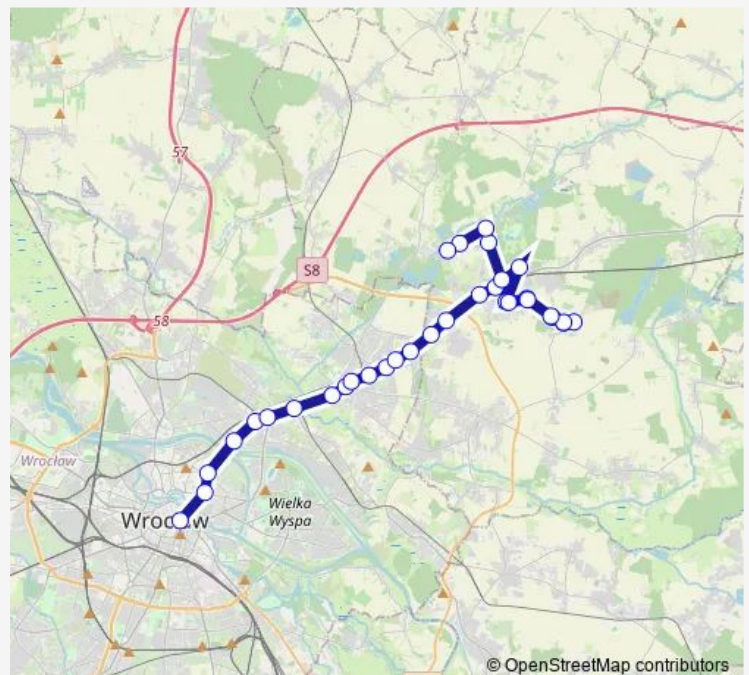

### Route schedule

Galeria Dominikańska — Piecowice

Monday —

Tuesday 13:45

Wednesday 13:45

Thursday 13:45

Friday 13:45

Saturday —

### Route info

Direction: Galeria Dominikańska

Stops: 23

Trip Duration: 0 hour 46 min

■ 914a

Kamień - skrzy.

Piecowice