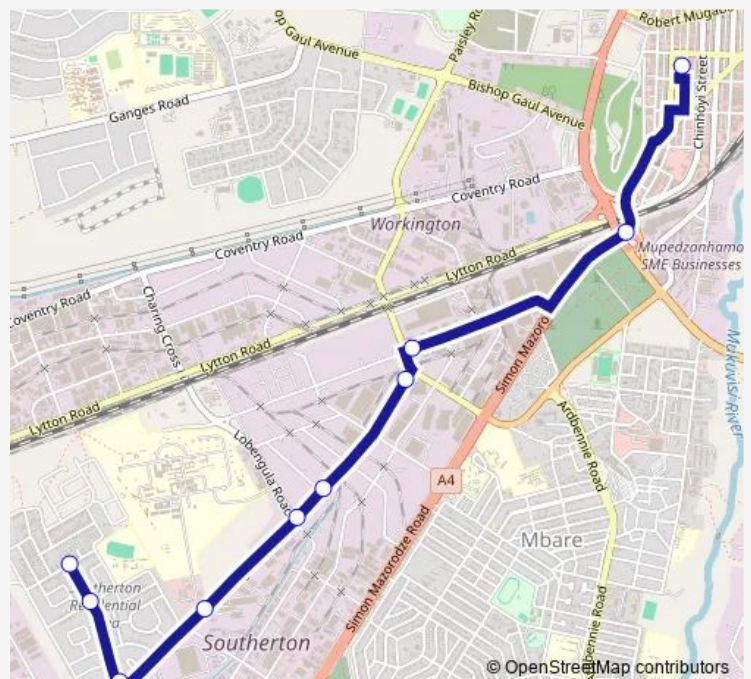

Direction

Corner Fleming Rd & Lyndon Moore Rd — Market Square

10 stops

[Open route schedule](#)

Corner Fleming Rd & Lyndon Moore Rd

Corner Fleming Rd & Britannia Rd

Corner Fleming Rd & Appleyard Rd

Harare Hospital

Union Auto Motors

Zupco Bus Stop

CBZ Bank

Agco Agriculture Company

Simon Mazorodze Flyover

Market Square

Route schedule

Corner Fleming Rd & Lyndon Moore Rd — Market Square

Monday 14:17

Tuesday 14:17

Wednesday 14:17

Thursday 14:17

Friday 14:17

Saturday 14:17

Sunday 14:17

Route info

Direction: Corner Fleming Rd & Lyndon Moore Rd

Stops: 10

Trip Duration: 0 hour 21 min

Southerton to Market Square

Communal Taxi Service time schedules and route maps are available in an offline PDF at busmaps.com. Use the busmaps.com website to see live bus times, train schedule or subway schedule, and step-by-step directions for all public transit in Harare