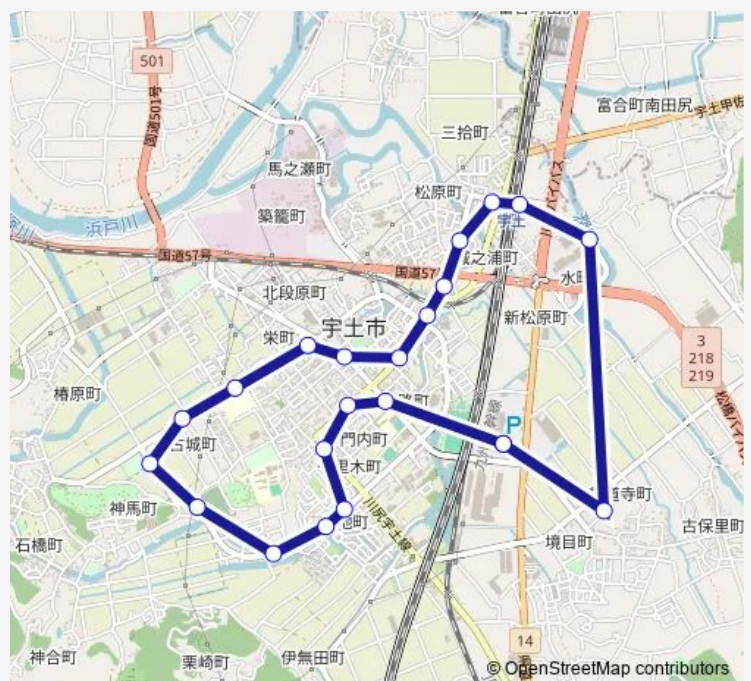

### Route schedule

宇土シティモール南口 — 宇土シティモール南口

Monday 10:00-17:20

Tuesday 10:00-17:20

Wednesday 10:00-17:20

Thursday 10:00-17:20

Friday 10:00-17:20

Saturday 10:00-17:20

### Route info

Direction: 宇土シティモール南口

Stops: 22

Trip Duration: 0 hour 41 min

■ 宇土シティモール南口→左回り→宇土シティモール南口

Bus time schedules and route maps are available in an offline PDF at [busmaps.com](https://busmaps.com). Use the [busmaps.com](https://busmaps.com) website to see live bus times, train schedule or subway schedule, and step-by-step directions for all public transit in Uto