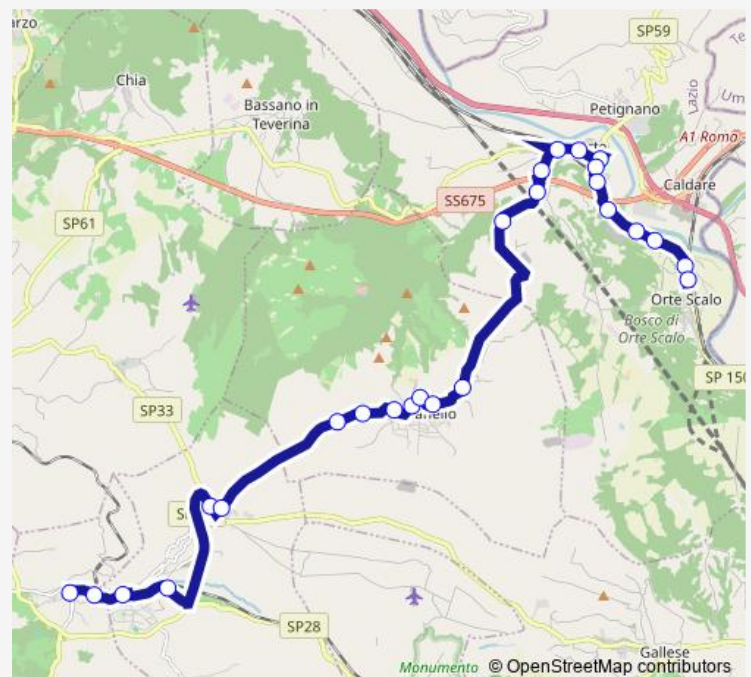

Orte | Via Maratoneti Via Gladiatori # f1697

Route schedule

Vallerano | Via Ruscello Via Ricciardi # f1843 — Orte | Stazione FS # f1703

Monday	07:05
Tuesday	07:00-07:05
Wednesday	07:05
Thursday	07:00-07:05
Friday	07:00-07:05
Saturday	07:00
Sunday	—

Route info

Direction: Vallerano | Via Ruscello Via Ricciardi # f1843

Stops: 26

Trip Duration: 0 hour 40 min

Sr15d — Vallerano - Orte Scalo # Sr15d

Orte | ist. Tecn.Comm.Geo.Lic.Scient. Fabio Besta # f1698

Orte | Via Magliano Via Leviti # f1699