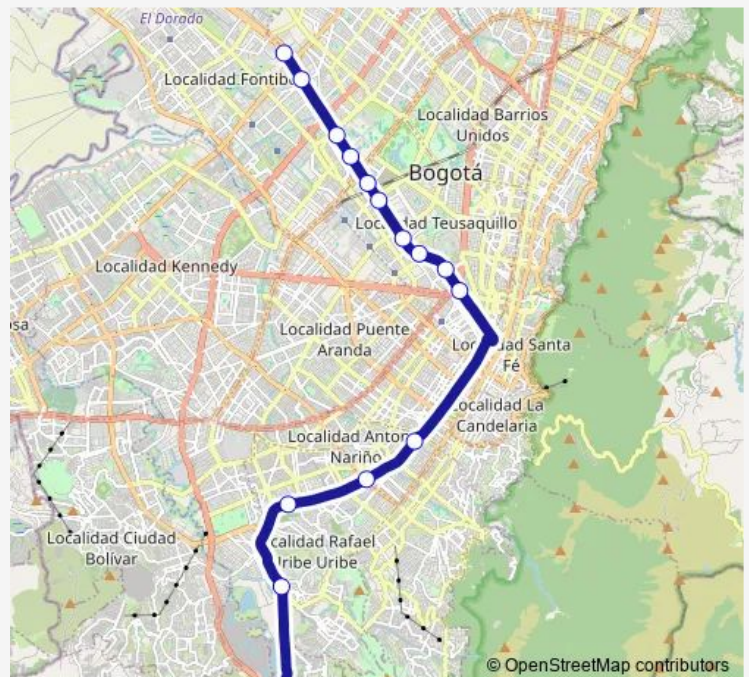

Bus H54

[Go to website](#)

Direction

Portal EIDorado T-6 — P. Usme T3

15 stops

[Open route schedule](#)

Portal EIDorado T-6

Modelia A - 2 o 5

Av. Rojas B - 1 o 5

El Tiempo - Maloka A - 2 o 5

Salitre El Greco A - 2 o 5

CAN A - 2 o 5

Q. Paredes B - 1 o 5

Corferias A - 2 o 5

C. Universitaria A - 2 o 5

P. Democracia A - 2 o 5

Hortua A - 2 o 5

Restrepo A - 2 o 5

Calle 40 S. B - 2 o 5

Molinos A - 2 o 5

P. Usme T3

Route schedule

Portal EIDorado T-6 — P. Usme T3

Monday 05:30-22:34

Tuesday 05:30-22:34

Wednesday 05:30-22:34

Thursday 05:30-22:34

Friday 05:30-22:34

Saturday 05:30-22:34

Sunday —

Route info

Direction: Portal EIDorado T-6

Stops: 15

Trip Duration: 0 hour 42 min

H54

BusMaps