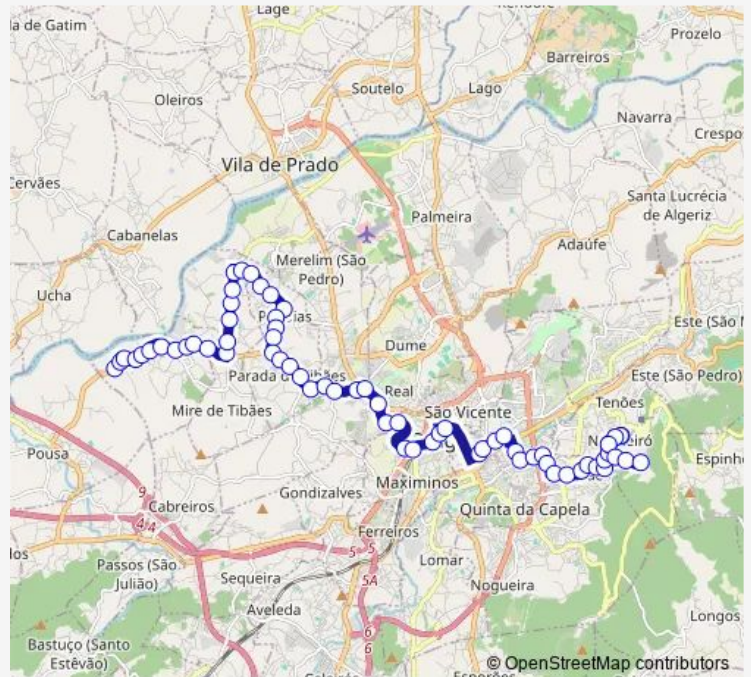

Nova do Côvo I

Sobrado (Panoias)

S Vicenço

Route schedule

Marco II (Padim Graça) — Santo Adrião (Alberto Sampaio)

Monday —

Tuesday —

Wednesday —

Thursday —

Friday 07:20

Saturday —

Sunday —

Route info

Direction: Marco II (Padim Graça)

Stops: 53

Trip Duration: 0 hour 55 min