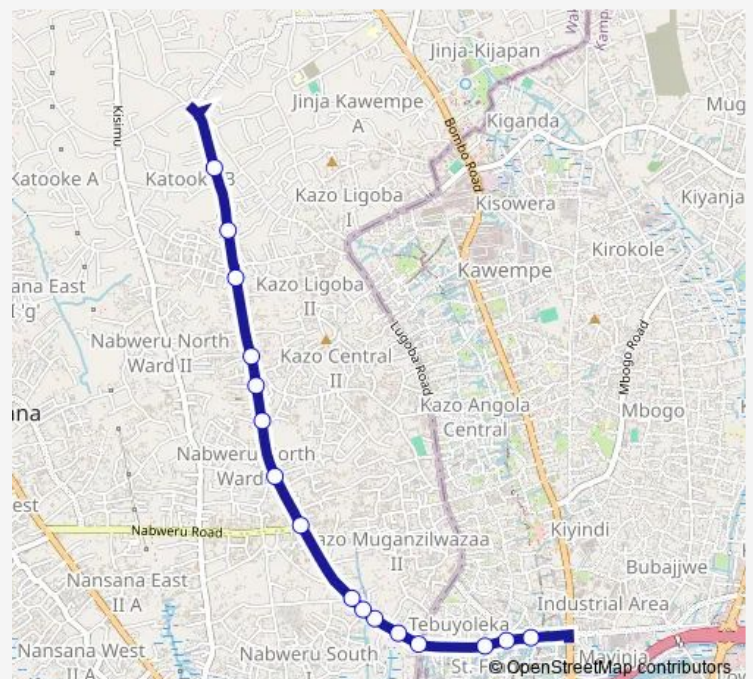

### Direction

Bam Supermarket - Bwaise — Ronna Guest House

16 stops

[Open route schedule](#)

Bam Supermarket - Bwaise

Eden Service Park

Rhema Life Ministries

Kawaala Junction

### Route schedule

Bam Supermarket - Bwaise — Ronna Guest House

Monday 06:30-19:00

Tuesday 06:30-19:00

Wednesday 06:30-19:00

Thursday 06:30-19:00

Friday 06:30-19:00

Saturday 06:30-19:00

### Route info

Direction: Bam Supermarket - Bwaise

Stops: 16

Trip Duration: 0 hour 22 min

Ic009 — Bwaise-Katooke

**Direction**

Katooke Stage — Bam Supermarket - Bwaise

13 stops