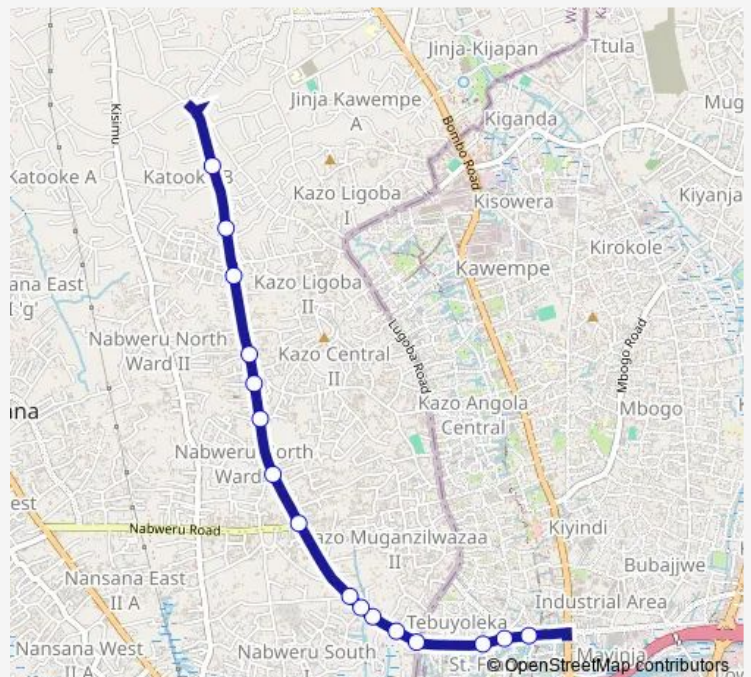

### Direction

Bam Supermarket - Bwaise — Ronna Guest House

16 stops

[Open route schedule](#)

Bam Supermarket - Bwaise

Eden Service Park

Rhema Life Ministries

Kawaala Junction

### Route schedule

Bam Supermarket - Bwaise — Ronna Guest House

Monday 06:30-19:00

Tuesday 06:30-19:00

Wednesday 06:30-19:00

Thursday 06:30-19:00

Friday 06:30-19:00

Saturday 06:30-19:00

### Route info

Direction: Bam Supermarket - Bwaise

Stops: 16

Trip Duration: 0 hour 18 min

■ IC009 — Bwaise-Katooke

## Direction

Katooke Stage — Bam Supermarket - Bwaise

13 stops

[Open route schedule](#)

Katooke Stage

Ronna Guest House

Katooke Market

Lugoba Stage