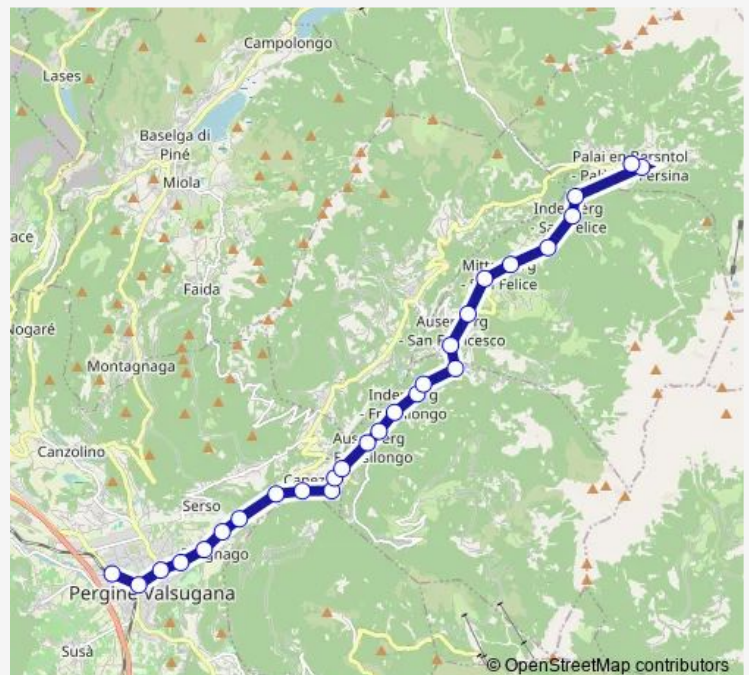

Bus B418 Pergine-Kamauz-Frassilongo-S.Felice F.-Hacleri

[Go to website](#)

Direction

Maso Tingherla — Roveda. Bivio

12 stops

[Open route schedule](#)

Maso Tingherla

Kamauz

Kamauz. Maso Frunt

Roveda. Maso Kairo

Roveda. Maso Stiogetteri

Roveda. Maso Martinotti

Roveda. Maso Tollerì

Roveda

Roveda. Maso Sroveri

Roveda. Maso Puech Pote

Roveda Sp233 Maso Obestol

Roveda. Bivio

Route schedule

Maso Tingherla — Roveda. Bivio

Monday 06:07-07:02

Tuesday 06:07-07:02

Wednesday 06:07-07:02

Thursday 06:07-07:02

Friday 06:07-07:02

Saturday 06:07-07:02

Sunday —

Route info

Direction: Maso Tingherla

Stops: 12

Trip Duration: 0 hour 18 min

■ B418 — Pergine-Kamauz-Frassilongo-S.Felice F.-Hacleri