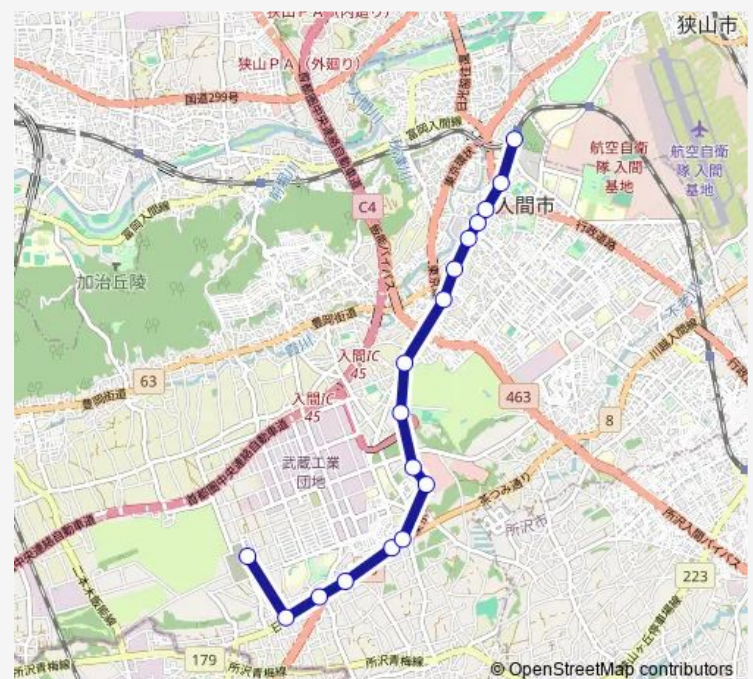

Direction

中村屋 武蔵工場 — 入間市駅

17 stops

[Open route schedule](#)

中村屋 武蔵工場

J a 二本木支店

二本木

北中野

西武住宅前

大森

三井アウトレットパーク

船久保工場前

人事院研修所

東金子

武蔵団地入口

扇町屋

扇町屋二丁目

奈賀町

扇町屋中央

豊岡町

入間市駅

Route schedule

中村屋 武蔵工場 — 入間市駅

Monday 17:46

Tuesday 17:46

Wednesday 17:46

Thursday 17:46

Friday 17:46

Saturday —

Sunday —

Route info

Direction: 中村屋 武蔵工場

Stops: 17

Trip Duration: 0 hour 38 min