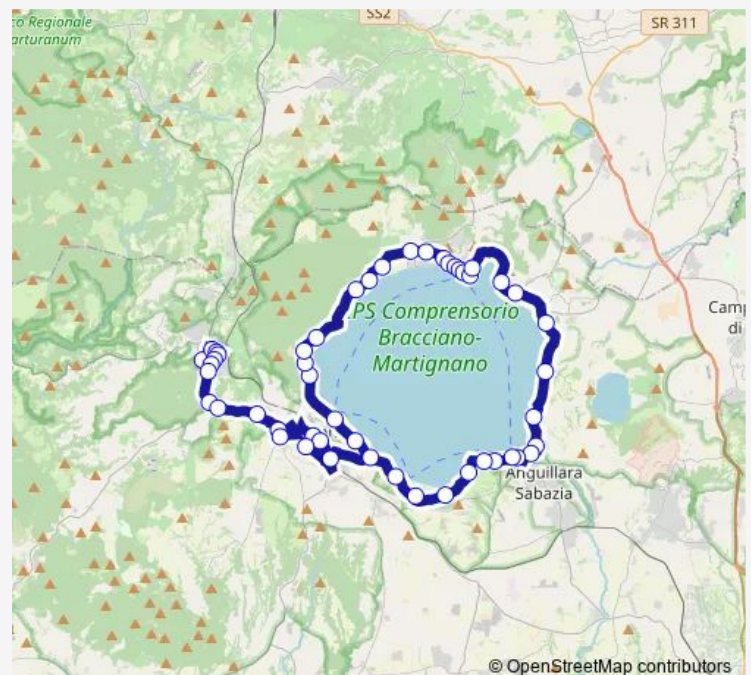

### Route schedule

Manziana | Macchia Grande # f2594 — Bracciano | Ospedale # f10714

Monday —

Tuesday —

Wednesday —

Thursday —

Friday —

Saturday 14:15

### Route info

Direction: Manziana | Macchia Grande # f2594

Stops: 50

Trip Duration: 1 hour 20 min

Bracciano | Via Settevene Palo (Vigna Grande) # f11216

Bracciano | Via Settevene Palo (Vicarello) # f11217