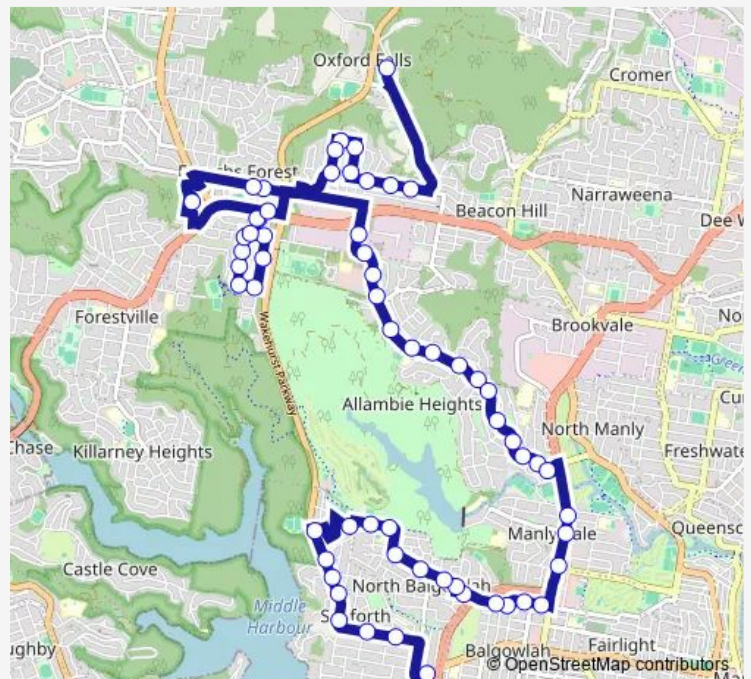

School Bus 722n Oxford Falls Grammar School to Seaforth Shops

[Go to website](#)

**Direction**

Oxford Falls Grammar School, Oxford Falls Rd — Sydney Rd After Kempbridge Av

61 stops

[Open route schedule](#)

- Oxford Falls Grammar School, Oxford Falls Rd
- Iris St Before Jones St
- Iris St Opp Karabah Pl
- Iris St At Patanga Rd
- Paxton St After Iris St
- Paxton St At Valley View Way
- Poulton Pde Before Romford Rd
- Romford Rd At Robyn Av
- Romford Rd At Iris St
- Nth Beaches Hospital, Frenchs Forest Rd
- The Forest High School, Frenchs Forest Rd, Stand C
- Frenchs Forest Public School, Sorlie Pl
- Hilmer St Before Primrose Av
- Fitzpatrick Av At Bantry Bay Rd
- Bantry Bay Rd Opp Garner Av
- Yarraman Av At Bantry Bay Rd
- Yarraman Av At Rangers Retreat Rd
- Rangers Retreat Rd Before Kyogle Pl
- Rangers Retreat Rd Opp Garner Av
- Rangers Retreat Rd At Fitzpatrick Av

Route schedule

Oxford Falls Grammar School, Oxford Falls Rd — Sydney Rd After Kempbridge Av

Monday	15:06
Tuesday	15:06
Wednesday	15:06
Thursday	15:06
Friday	15:06
Saturday	—
Sunday	—

Route info

Direction: Oxford Falls Grammar School, Oxford Falls Rd

Stops: 61

Trip Duration: 1 hour 0 min

722n — Oxford Falls Grammar School to Seaforth Shops

Fitzpatrick Av Before Hilmer St

Hilmer St Opp Primrose Av

Warringah Rd At Bantry Bay Rd

Allambie Rd After Rodborough Rd