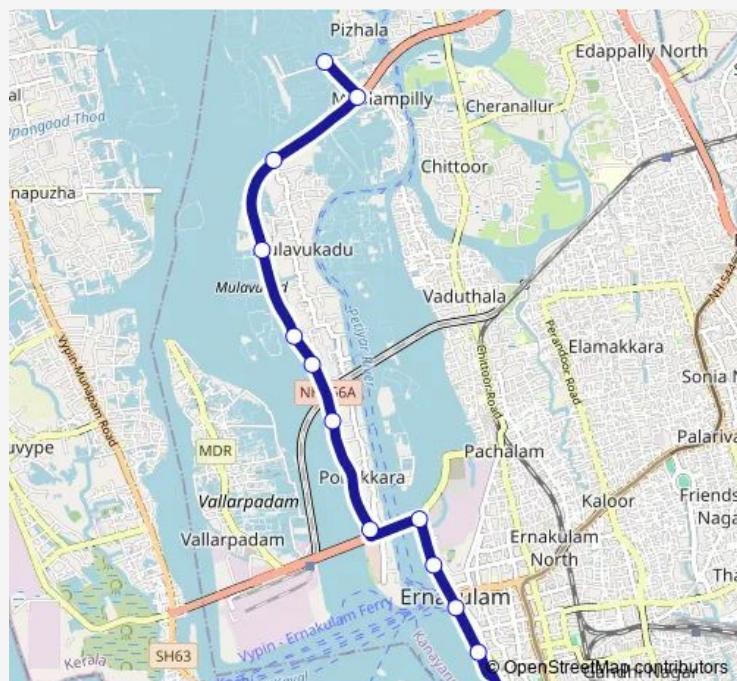

Mulavukadu

Moolampilly

Pizhala

Route schedule

Ernakulam Boat Jetty — Pizhala

Monday	06:00
Tuesday	06:00
Wednesday	06:00
Thursday	06:00
Friday	06:00
Saturday	06:00
Sunday	06:00

Route info

Direction: Ernakulam Boat Jetty

Stops: 13

Trip Duration: 0 hour 30 min

Ernakulam Boat Jetty ↔ Pizhala

Direction

Pizhala — Ernakulam Boat Jetty

16 stops

[Open route schedule](#)

Pizhala
Moolampilly
Mulavukadu
Mulavukadu Panchayat
Police Station
Mulavukadu Toll
Ponnarimangalam
Bolgatty
Goshree Junction
C.M.F.R.I
High Court
Menaka
St Theresas College
Boat Jetty Junction
Hospital Junction
Ernakulam Boat Jetty

Route schedule

Pizhala — Ernakulam Boat Jetty

Monday	06:00
Tuesday	06:00
Wednesday	06:00
Thursday	06:00
Friday	06:00
Saturday	06:00
Sunday	06:00

Route info

Direction: Pizhala

Stops: 16

Trip Duration: 0 hour 32 min