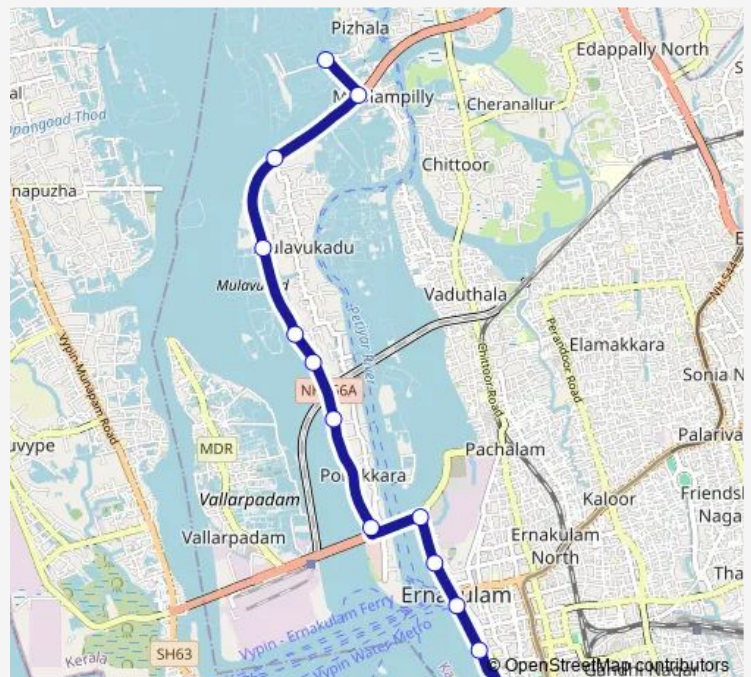

Mulavukadu

Moolampilly

Pizhala

**Route schedule**

Ernakulam Boat Jetty — Pizhala

Monday	06:00
Tuesday	06:00
Wednesday	06:00
Thursday	06:00
Friday	06:00
Saturday	06:00
Sunday	06:00

**Route info**

Direction: Ernakulam Boat Jetty

Stops: 13

Trip Duration: 0 hour 30 min

Ernakulam Boat Jetty ↔ Pizhala