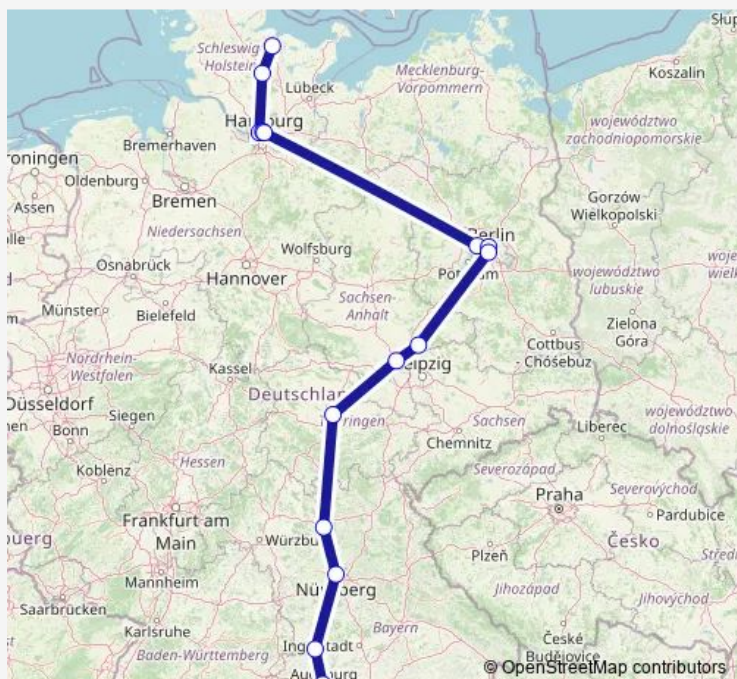

High Speed Rail Service 18

[Go to website](#)

Direction

Hamburg-Altona — S Südkreuz Bhf (Berlin)

8 stops

[Open route schedule](#)

Hamburg-Altona

Hamburg Hbf

Monday 20:35

Tuesday 20:35

Wednesday 20:35

Thursday 20:35

Friday 20:35

Saturday 20:35

Sunday 20:35

Route info

Direction: Hamburg-Altona

Stops: 8

Trip Duration: 2 hour 56 min

Direction

Eisenach, Hbf — Hamburg-Altona

13 stops

[Open route schedule](#)

Eisenach, Hbf