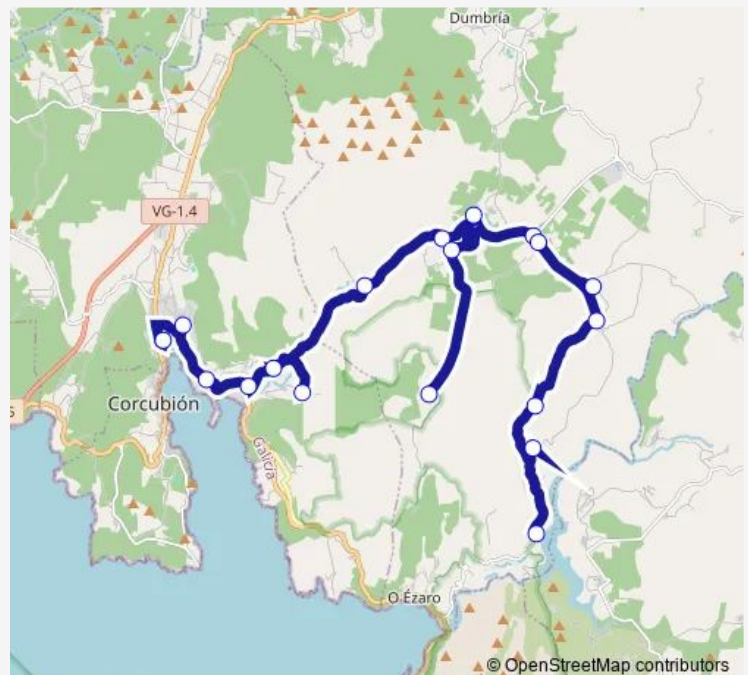

### Route schedule

Cee — Sta. Uxía

Monday 14:10-18:15

Tuesday 14:10

Wednesday 13:30-14:10

Thursday —

Friday 14:10

Saturday —

### Route info

Direction: Cee

Stops: 18

Trip Duration: 0 hour 45 min

XG813013 — Cee-Sta. Uxía

BusMaps

## Direction

Sta. Uxia — Cee

18 stops

[Open route schedule](#)

Sta. Uxia

S. Crimenzo

Cruce Covas

Xestosa

## Route info

Direction: Sta. Uxia

Stops: 18

Trip Duration: 0 hour 45 min

XG813013 Bus time schedules and route maps are available in an offline PDF at [busmaps.com](https://busmaps.com). Use the [busmaps.com](https://busmaps.com) website to see live bus times, train schedule or subway schedule, and step-by-step directions for all public transit in Cee