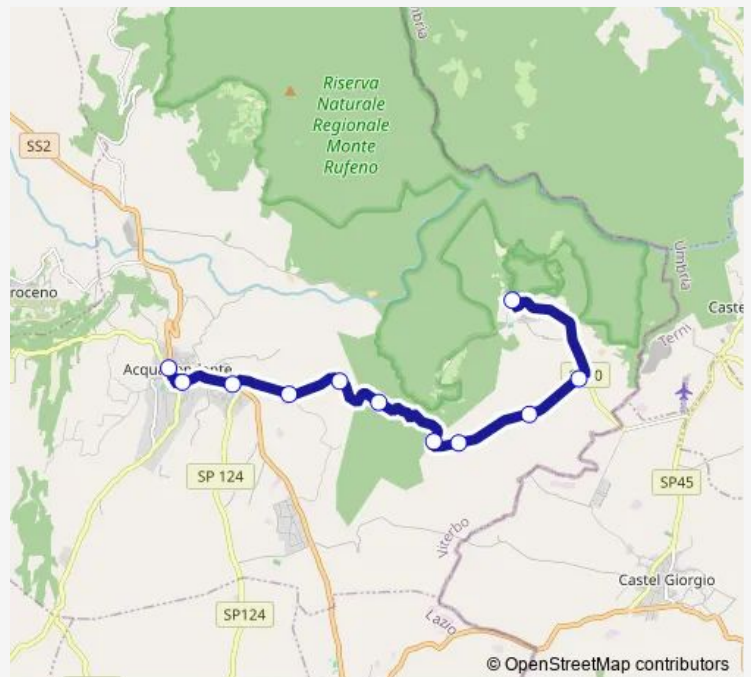

Bus Acquapendente - Torre Alfina # Ac20a

[Go to website](#)

**Direction**

Acquapendente | Ist. Omnicomprensivo Leonardo DA Vinci # f847 — Acquapendente | Torre Alfina # f1457

11 stops

[Open route schedule](#)

Acquapendente | Via Torre Alfina (Km 2) # f14050

Acquapendente | Via Torre Alfina (Km 3) # f14051

Acquapendente | Predio Cappella # f14052

Acquapendente | Tesoro # f14053

Acquapendente | Predio Pulicaro # f14054

Acquapendente | Podere Belvedere # f14055

Acquapendente | Torre Alfina # f1457

**Route schedule**

Acquapendente | Ist. Omnicomprensivo Leonardo DA Vinci # f847 — Acquapendente | Torre Alfina # f1457

Monday	—
Tuesday	—
Wednesday	—
Thursday	—
Friday	—
Saturday	17:10
Sunday	—

**Route info**

Direction: Acquapendente | Ist. Omnicomprensivo Leonardo DA Vinci # f847

Stops: 11

Trip Duration: 0 hour 20 min

Bus time schedules and route maps are available in an offline PDF at [busmaps.com](https://busmaps.com). Use the [busmaps.com](https://busmaps.com) website to see live bus times, train schedule or subway schedule, and step-by-step directions for all public transit in Acquapendente