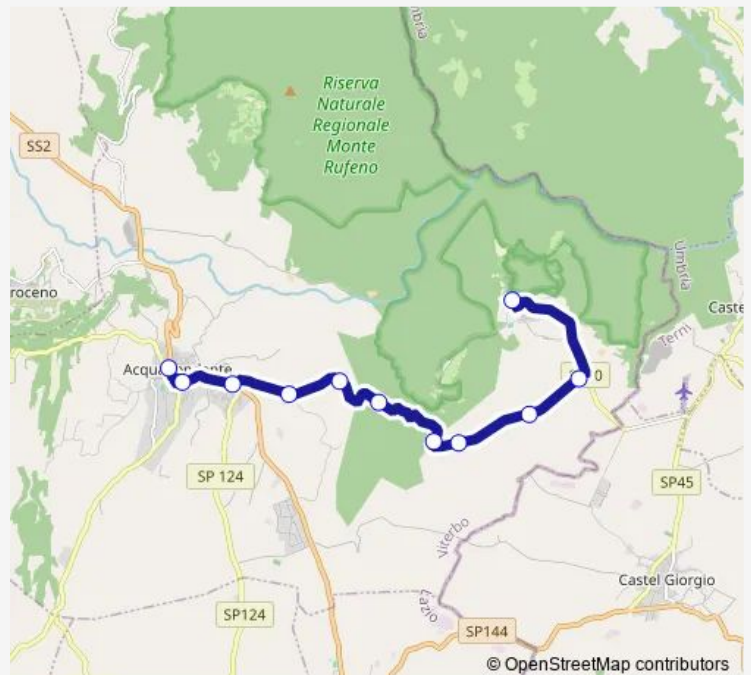

Direction

ACQUAPENDENTE | Ist. OMNICOMPENSIVO LEONARDO DA VINCI # f847 — Acquapendente | Torre Alfina # f1457

11 stops

[Open route schedule](#)

ACQUAPENDENTE | Ist. OMNICOMPENSIVO LEONARDO DA VINCI # f847

Acquapendente | Via Torre Alfina (Km 3) # f14051

Acquapendente | Predio Cappella # f14052

Acquapendente | Tesoro # f14053

Acquapendente | Predio Pulicaro # f14054

Acquapendente | Podere Belvedere # f14055

Acquapendente | Torre Alfina # f1457

Route schedule

ACQUAPENDENTE | Ist. OMNICOMPENSIVO LEONARDO DA VINCI # f847 — Acquapendente | Torre Alfina # f1457

Monday	17:10
Tuesday	17:10
Wednesday	—
Thursday	17:10
Friday	17:10
Saturday	17:10
Sunday	—

Route info

Direction: ACQUAPENDENTE | Ist. OMNICOMPENSIVO LEONARDO DA VINCI # f847

Stops: 11

Trip Duration: 0 hour 20 min

Bus time schedules and route maps are available in an offline PDF at busmaps.com. Use the busmaps.com website to see live bus times, train schedule or subway schedule, and step-by-step directions for all public transit in Acquapendente