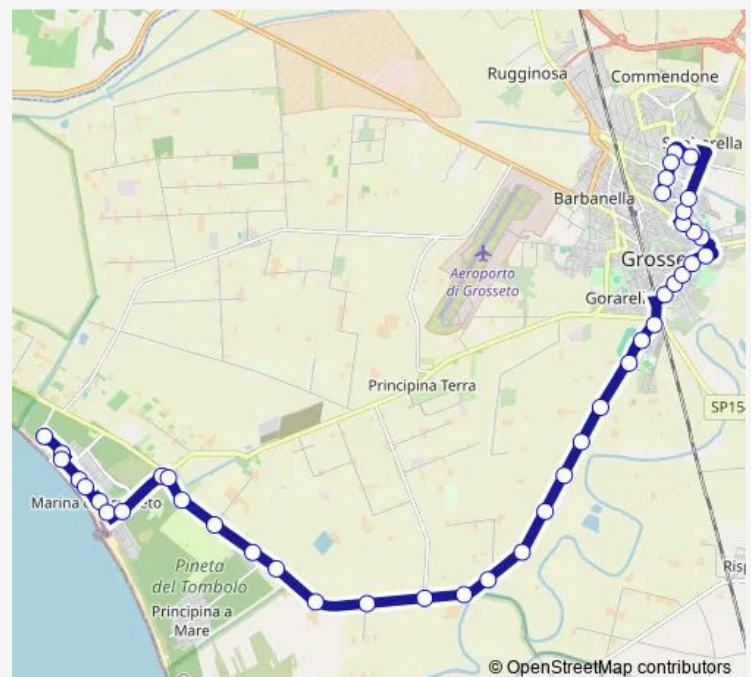

Sp Gr 40 Km 9+800

Santo Stefano

San Carlo

Sp Gr 40

Principina Terra Bivio

San Mamiliano

Sp Gr 40 Km 4+800

Trappola

### Route schedule

Marina Delle Colonie D.L.F. — Abruzzo

Monday	12:17-12:50
Tuesday	12:17-12:50
Wednesday	12:17-12:50
Thursday	12:17-12:50
Friday	12:17-12:50
Saturday	12:17-12:50
Sunday	—

### Route info

Direction: Marina Delle Colonie D.L.F.

Stops: 42

Trip Duration: 0 hour 29 min

g11 — Grosseto - Marina Via Trappola

Sp Gr 40 Km 2+450

Sp Gr 40 Km 1+750

Sp Gr 40 Km 1+000

## Route info

Direction: Abruzzo

Stops: 40

Trip Duration: 0 hour 31 min

Sp Gr 40 Km 7+300

San Carlo

Santo Stefano

Sp Gr 40 Km 9+990