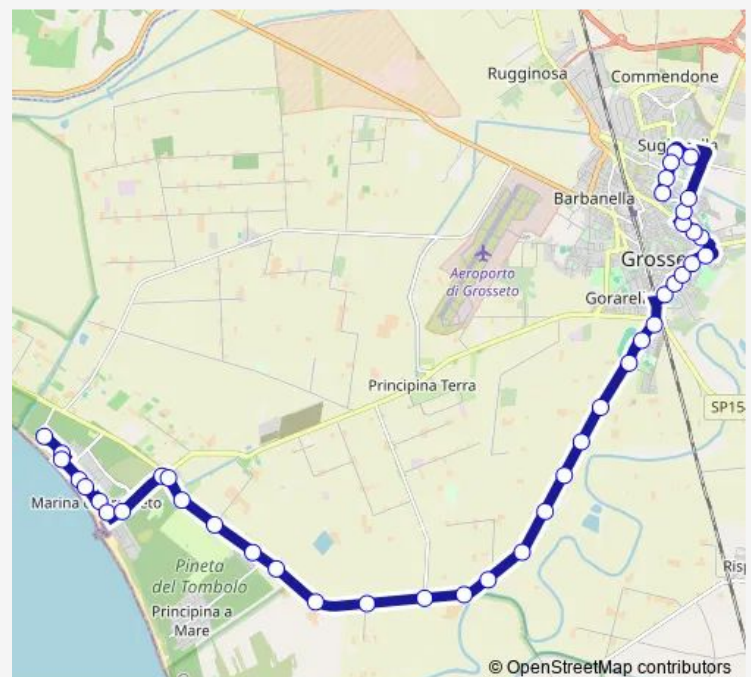

Sp Gr 40 Km 9+800

Santo Stefano

San Carlo

Sp Gr 40

Principina Terra Bivio

San Mamiliano

Sp Gr 40 Km 4+800

Trappola

### Route schedule

Marina Delle Colonie D.L.F. — Abruzzo

Monday 12:17-12:50

Tuesday 12:17-12:50

Wednesday 12:17-12:50

Thursday 12:17-12:50

Friday 12:17-12:50

Saturday 12:17-12:50

### Route info

Direction: Marina Delle Colonie D.L.F.

Stops: 42

Trip Duration: 0 hour 29 min

g11 — Grosseto - Marina Via Trappola

BusMaps

Sp Gr 40 Km 2+450

Sp Gr 40 Km 1+750

## Route info

Direction: Abruzzo

Stops: 40

Trip Duration: 0 hour 31 min

Sp Gr 40 Km 7+300

San Carlo

Santo Stefano

Sp Gr 40 Km 9+990