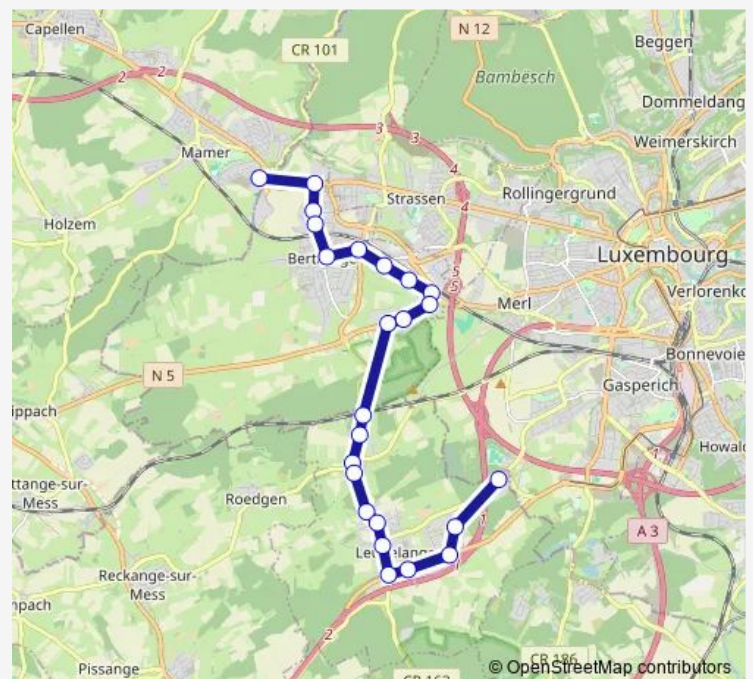

### Direction

Leudelange, Grasbesch — MAMER, Lycée

23 stops

[Open route schedule](#)

Leudelange, Grasbesch

Leudelange, Foyer

Leudelange, Edeleck

Leudelange, Op der Strooss

### Route schedule

Leudelange, Grasbesch — MAMER, Lycée

Monday 07:17

Tuesday 07:17

Wednesday 07:17

Thursday 07:17

Friday 07:17

Saturday —

### Route info

Direction: Leudelange, Grasbesch

Stops: 23

Trip Duration: 0 hour 33 min

G11

BusMaps

Bertrange, Waasserturm

MAMER, Lycée