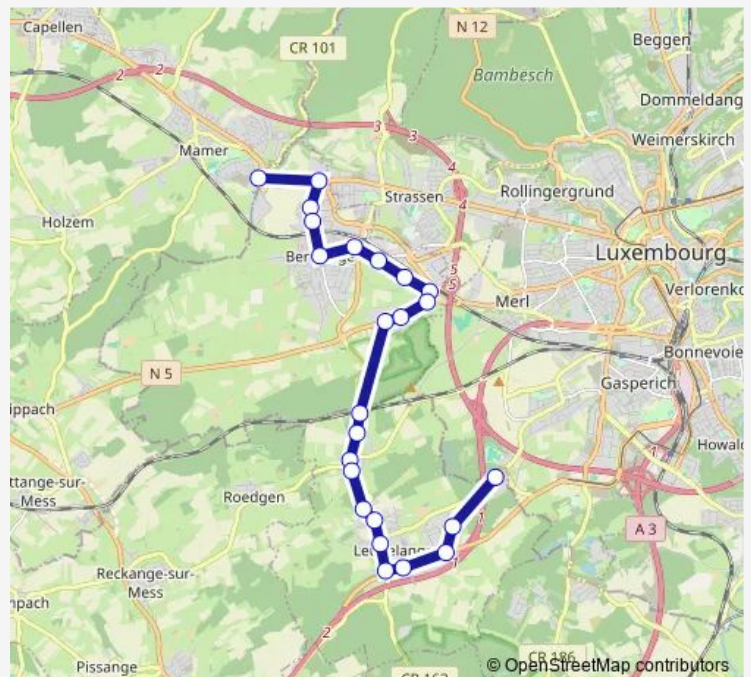

Direction

Mamer (Lycée), Gare routière — Leudelange, Grasbësch

24 stops

[Open route schedule](#)

Mamer (Lycée), Gare routière

Bertrange, Belle Etoile

Bertrange, Millewee

Bertrange, Rue de Mamer

Leudelange, Op der Strooss

Route schedule

Mamer (Lycée), Gare routière — Leudelange, Grasbësch

Monday 14:30

Tuesday 14:30

Wednesday 14:30

Thursday 14:30

Friday 14:30

Saturday —

Sunday —

Route info

Direction: Mamer (Lycée), Gare routière

Stops: 24

Trip Duration: 0 hour 32 min

Leudelange, Edeleck

Leudelange, Foyer

Leudelange, Grasbësch

Direction

Leudelange, Grasbësch — Mamer (Lycée), Gare routière

23 stops

[Open route schedule](#)

Leudelange, Grasbësch

Leudelange, Foyer

Leudelange, Edeleck