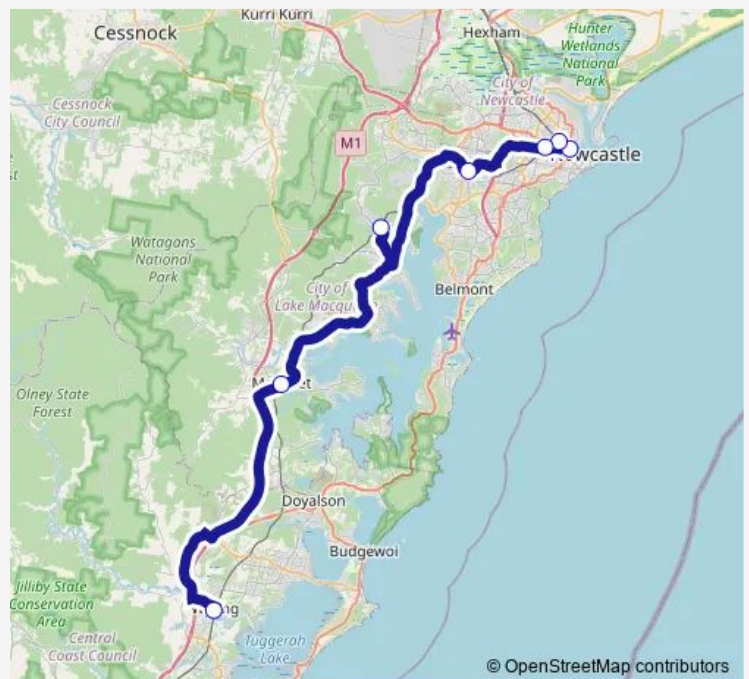

Rail Replacement Bus Service 48CN Newcastle, then all stations to Broadmeadow, Cardiff, Fassifern, Morisset, Wyong

[Go to website](#)

Direction

Newcastle Interchange, Stand C — Wyong Station, Stand A

7 stops

[Open route schedule](#)

Newcastle Interchange, Stand C

Hamilton Station, Beaumont St, Stand B

Broadmeadow Station, Graham Rd

Cardiff Station, Main Rd

Fassifern Station, Tucker Cl

Morisset Station, Stand A

Wyong Station, Stand A

Route schedule

Newcastle Interchange, Stand C — Wyong Station, Stand A

Monday —

Tuesday —

Wednesday —

Thursday 02:32

Friday —

Saturday —

Sunday —

Route info

Direction: Newcastle Interchange, Stand C

Stops: 7

Trip Duration: 1 hour 37 min

48CN Rail Replacement Bus Service time schedules and route maps are available in an offline PDF at busmaps.com. Use the busmaps.com website to see live bus times, train schedule or subway schedule, and step-by-step directions for all public transit in Newcastle