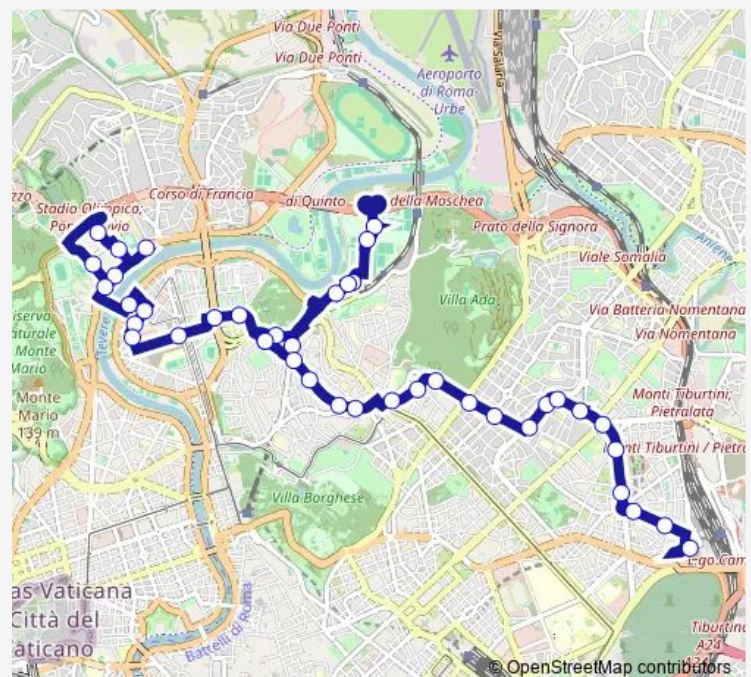

Thursday 04:53-23:30

Friday 04:53-23:30

Saturday 05:30-23:30

Sunday —

Route info

Direction: L.Go M.Llo Diaz

Stops: 41

Trip Duration: 1 hour 8 min

168

BusMaps

Guidubaldo DEL Monte

Chelini/Euclide

Antonelli/Ponzi

Siacci/Mercalli

Siacci/Pitagora

Cuba

Lima

Panama

Chiana/Salaria

Chiana/Tagliamento

Trieste/Gorizia

Trieste/Bellinzona

Istria

S. Costanza

Thursday 05:30-23:30

Friday 05:30-23:30

Saturday 04:53-23:30

Sunday —

Route info

Direction: Staz.Ne Tiburtina (Mb)

Stops: 37

Trip Duration: 1 hour 20 min