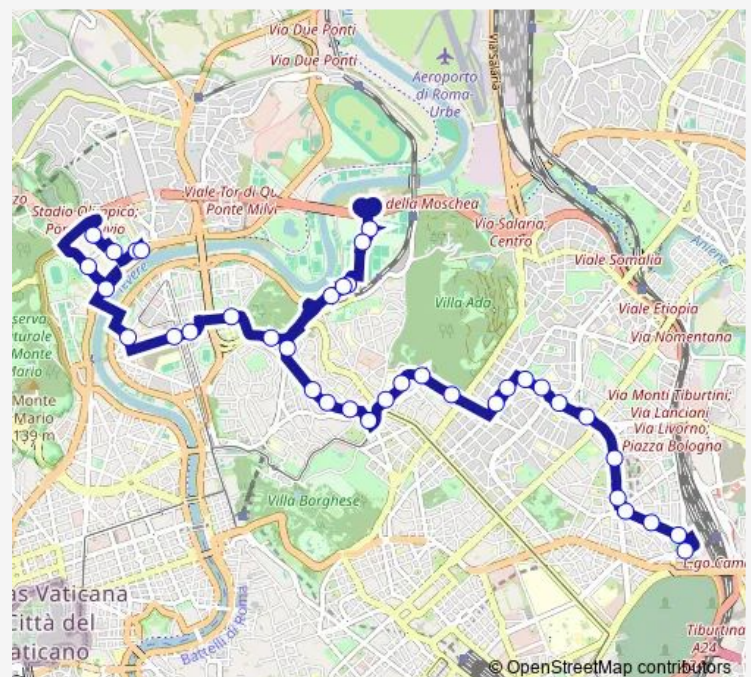

Saturday 05:30-23:30

Sunday —

Route info

Direction: L.Go M.Llo Diaz

Stops: 41

Trip Duration: 1 hour 15 min

Guidubaldo DEL Monte

Chelini/Euclide

Antonelli/Ponzi

Siacci/Mercalli

Siacci/Pitagora

Cuba

Lima

Panama

Chiana/Salaria

Chiana/Tagliamento