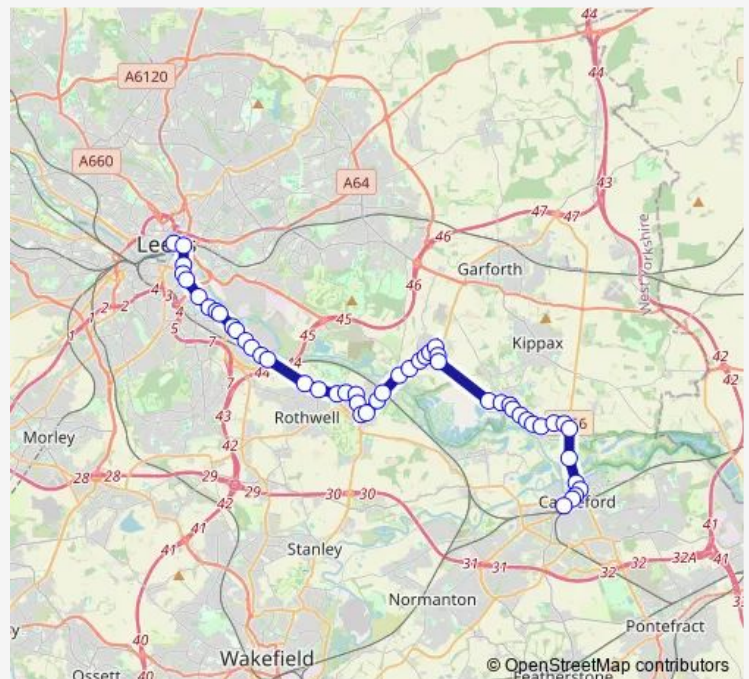

Thursday 05:25-21:05

Friday 05:25-21:05

Saturday 05:30-21:05

Sunday 08:05-21:05

Route info

Direction: Bus Station stand F

Stops: 50

Trip Duration: 0 hour 55 min

Royal Mail

Intermezzo Drive

Haigh Park Road

Ida Street

Pontefract Road Jct

Thwaite Gate

Severn Road

Balmoral Chase

Thursday 05:23-22:00

Friday 05:23-22:00

Saturday 06:23-22:00

Sunday 09:00-22:00

Route info

Direction: Corn Exchange D

Stops: 50

Trip Duration: 0 hour 45 min