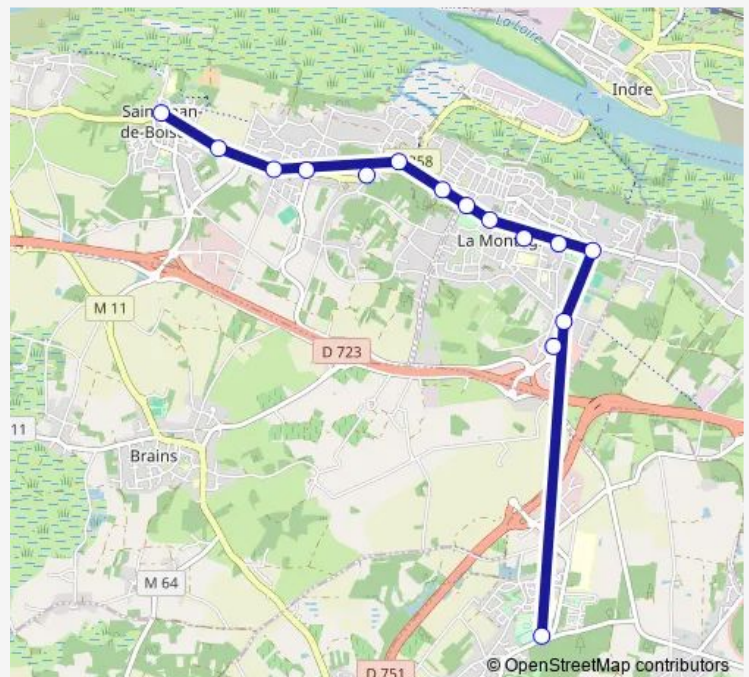

Tuesday —

Wednesday 12:15

Thursday —

Friday —

Saturday —

Sunday —

Route info

Direction: Lycée d'Orbigny

Stops: 15

Trip Duration: 0 hour 18 min

Direction

St-Jean-de-Boiseau — Lycée d'Orbigny

15 stops

[Open route schedule](#)

St-Jean-de-Boiseau

Clotais