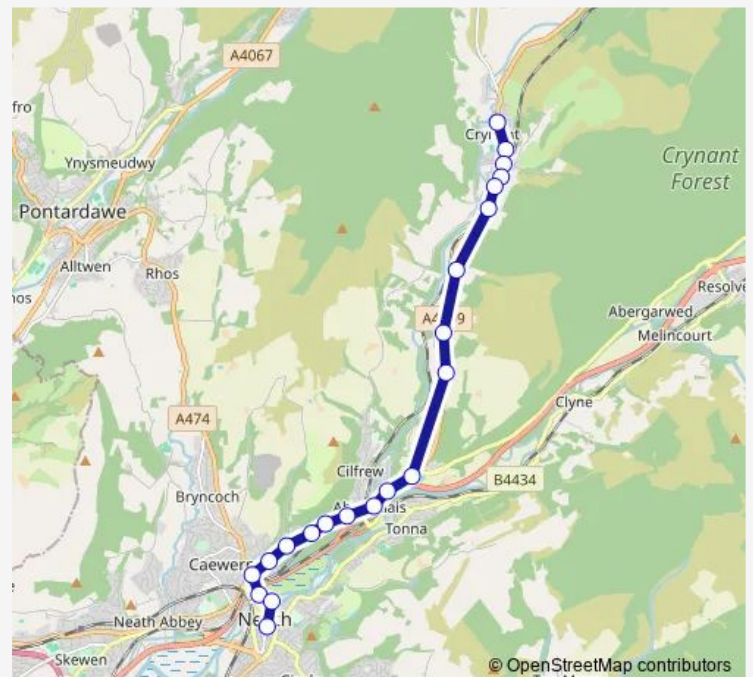

Morrisons

Castle Surgery

Neath Bus Station Stand 1

Route schedule

Crynant Business Park — Neath Bus Station Stand 1

Monday 19:40

Tuesday 19:40

Wednesday 19:40

Thursday 19:40

Friday 19:40

Saturday 19:40

Sunday —

Route info

Direction: Crynant Business Park

Stops: 21

Trip Duration: 0 hour 20 min